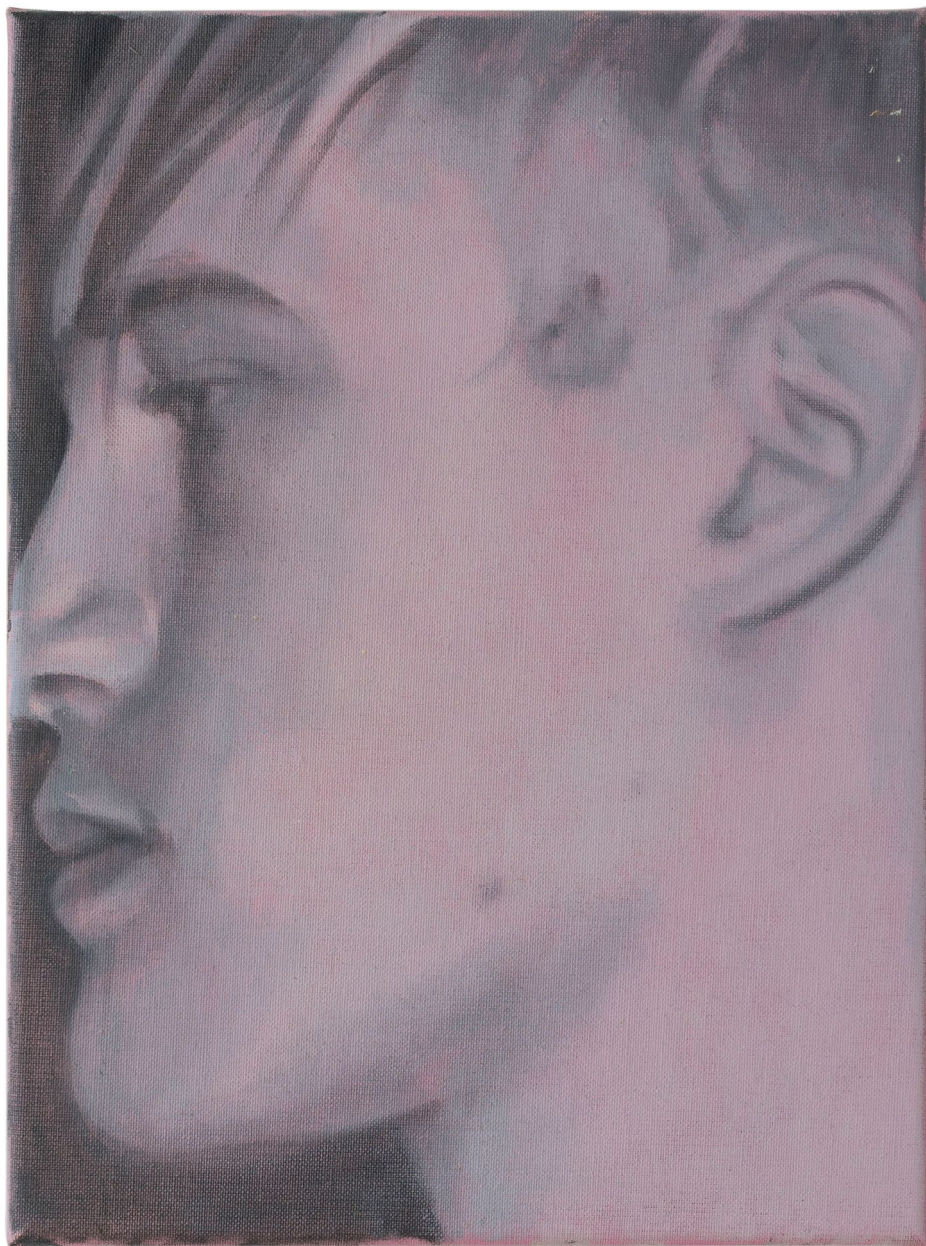

The approach

Mike Silva

New Paintings

Mike Silva
Jason With Beer, 2019
Oil on canvas, 137.2 x 96.5 cm | 54 x 38 in.

Mike Silva
Bathroom Scene, 2019
Oil on canvas, 137.2 x 96.5 cm | 54 x 38 in.

Mike Silva
Kitchen Table, 2019
Oil on linen, 40.6 x 30.5 cm | 16 x 12 in.

Mike Silva
Cornelius, 2019
Oil on canvas, 111.8 x 91.4 cm | 44 x 36 in.

Mike Silva
Kitchen Interior, 2019
Oil on linen, 50.8 x 45.7 cm | 20 x 18 in.
NFS

Mike Silva
Brooklyn Bridge, 2019
Oil on canvas, 111.8 x 86.4 cm | 44 x 34 in.

Mike Silva
Untitled, 2019
Oil on linen, 40.6 x 30.5 cm | 16 x 12 in.

Mike Silva
Staircase, 2019
Oil on linen, 91.4 x 66 cm | 36 x 26 in.

Mike Silva
Ebury Street, 2019
Oil on linen, 100.3 x 69.8 cm | 39 1/2 x 27 1/2 in.