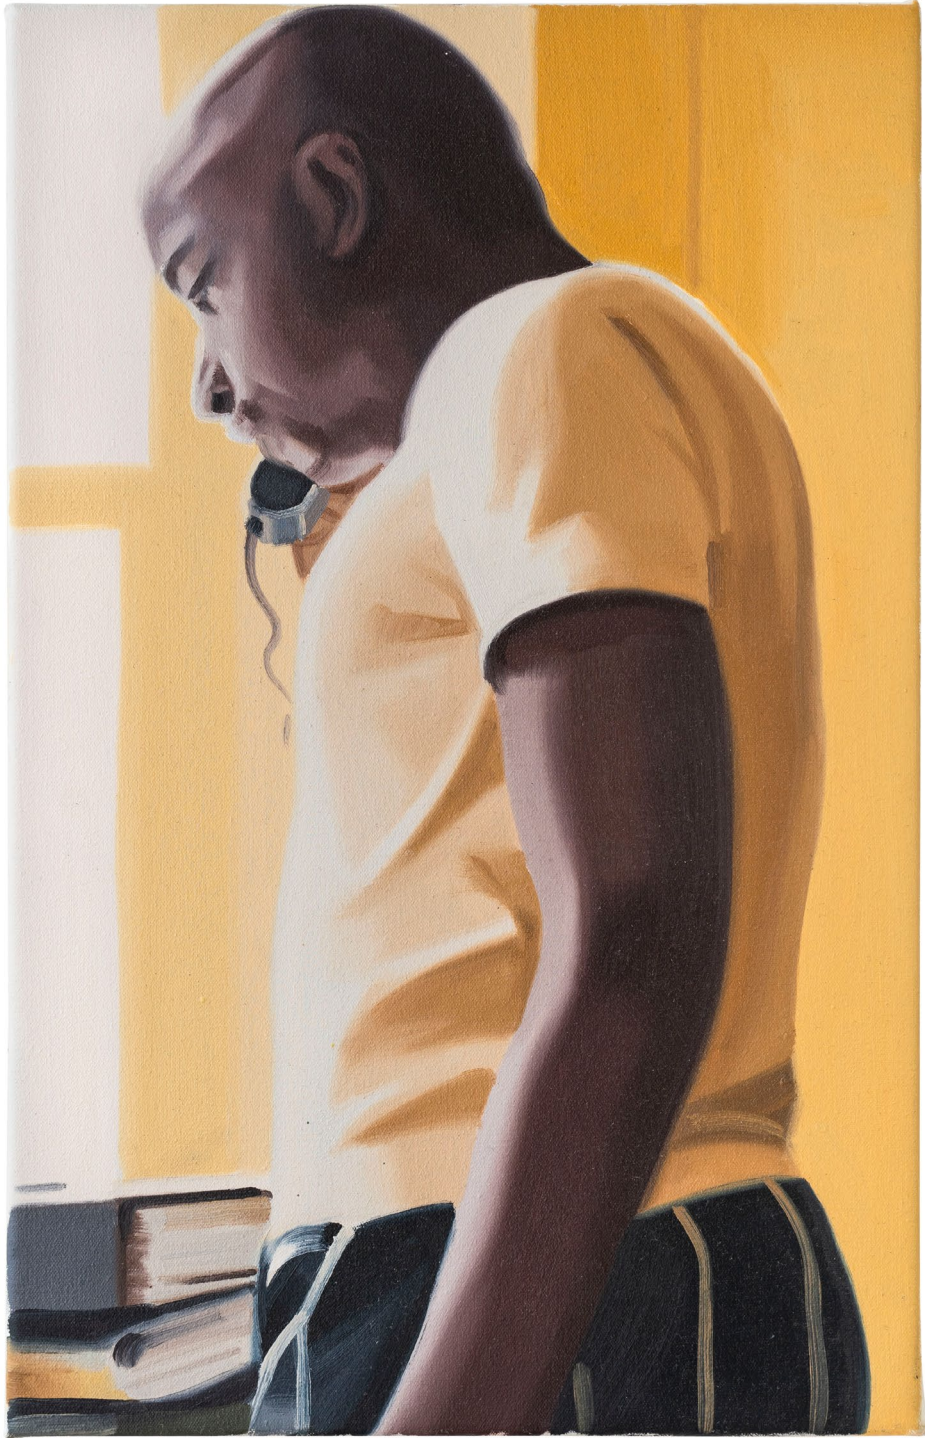

The approach

Mike Silva

New Paintings

Mike Silva
Jason With Beer, 2019
Oil on canvas, 137.2 x 96.5 cm | 54 x 38 in.

Mike Silva
Bathroom Scene, 2019
Oil on canvas, 137.2 x 96.5 cm | 54 x 38 in.

Mike Silva
Kitchen Table, 2019
Oil on linen, 40.6 x 30.5 cm | 16 x 12 in.

Mike Silva
Cornelius, 2019
Oil on canvas, 111.8 x 91.4 cm | 44 x 36 in.

Mike Silva
Kitchen Interior, 2019
Oil on linen, 50.8 x 45.7 cm | 20 x 18 in.
NFS

Mike Silva
Brooklyn Bridge, 2019
Oil on canvas, 111.8 x 86.4 cm | 44 x 34 in.

Mike Silva
Untitled, 2019
Oil on linen, 40.6 x 30.5 cm | 16 x 12 in.

Mike Silva
Staircase, 2019
Oil on linen, 91.4 x 66 cm | 36 x 26 in.

Mike Silva
Ebury Street, 2019
Oil on linen, 100.3 x 69.8 cm | 39 1/2 x 27 1/2 in.

Mike Silva
Jason, 2019
Oil on canvas, 55.9 x 40.6 cm | 22 x 16 in.

Mike Silva
Michael (Mayall Road), 2019
Oil on canvas, 55.9 x 35.6 cm | 22 x 14 in.