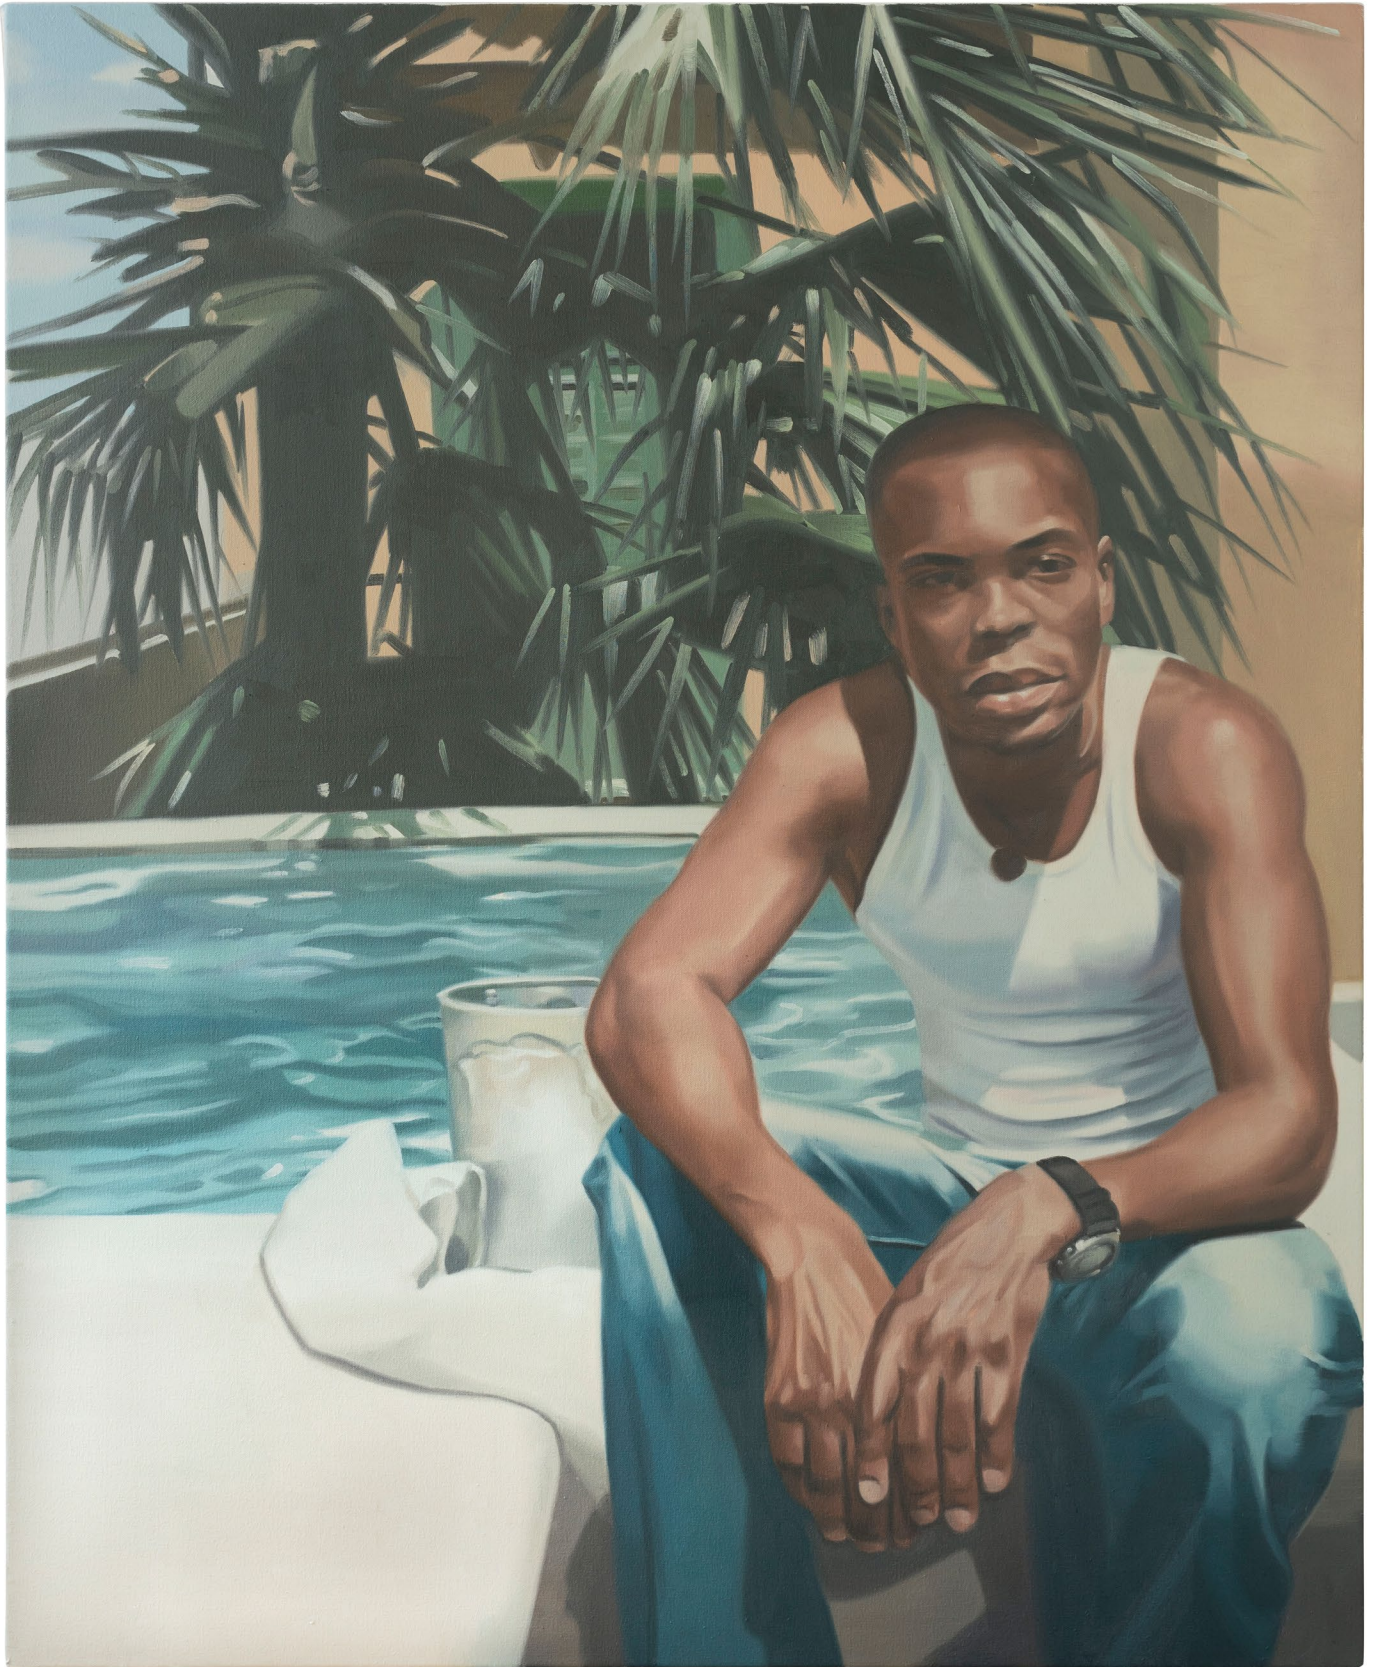

The approach

Mike Silva

New Paintings

Mike Silva
Jason With Beer, 2019
Oil on canvas, 137.2 x 96.5 cm | 54 x 38 in.

Mike Silva
Bathroom Scene, 2019
Oil on canvas, 137.2 x 96.5 cm | 54 x 38 in.

Mike Silva
Kitchen Table, 2019
Oil on linen, 40.6 x 30.5 cm | 16 x 12 in.

Mike Silva
Cornelius, 2019
Oil on canvas, 111.8 x 91.4 cm | 44 x 36 in.

Mike Silva
Kitchen Interior, 2019
Oil on linen, 50.8 x 45.7 cm | 20 x 18 in.
NFS

Mike Silva
Brooklyn Bridge, 2019
Oil on canvas, 111.8 x 86.4 cm | 44 x 34 in.

Mike Silva
Untitled, 2019
Oil on linen, 40.6 x 30.5 cm | 16 x 12 in.

Mike Silva
Staircase, 2019
Oil on linen, 91.4 x 66 cm | 36 x 26 in.

Mike Silva
Ebury Street, 2019
Oil on linen, 100.3 x 69.8 cm | 39 1/2 x 27 1/2 in.

Mike Silva
Jason, 2019
Oil on canvas, 55.9 x 40.6 cm | 22 x 16 in.

Mike Silva
Michael (Mayall Road), 2019
Oil on canvas, 55.9 x 35.6 cm | 22 x 14 in.