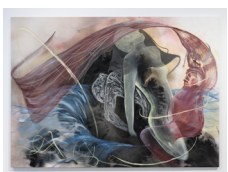

Nora Berman
She is Three
2017
oil, ink and pastel on muslin
214 x 154 cm
84.25 x 60.63 in