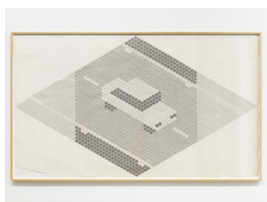

# dépendance

4 rue du marché aux porcs  
1000 brussels  
t +32 2 217 74 00  
www. dependance.be  
info@dependance.be

**THOMAS BAYRLE**  
6 March - 13 April 2019

List of Works

**Thomas Bayrle**  
**Entwurf für U-Bahn (Fußgänger)**  
**Design for Subway (Pedestrian)**  
1990  
photocopy collage on paper  
169 x 293 cm  
66.54 x 115.35 in  
unique  
DEP-TB-0069

**Thomas Bayrle**  
**Entwurf für U-Bahn (Auto)**  
**Design for Subway (Car)**  
1990  
photocopy collage on paper  
169 x 296 cm  
66.54 x 116.54 in  
unique  
DEP-TB-0066

**Thomas Bayrle**  
**Entwurf für U-Bahn (Flugzeug)**  
**Design for Subway (Airplane)**  
1990  
photocopy collage on paper  
169 x 294 cm  
66.54 x 115.75 in  
unique  
DEP-TB-0068

**Thomas Bayrle**  
**Entwurf für U-Bahn (Zug)**  
**Design for Subway (Train)**  
1990  
photocopy collage on paper  
169 x 296 cm  
66.54 x 116.54 in  
unique  
DEP-TB-0067