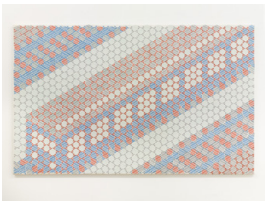

Thomas Bayrle
Verkehrsornament (Zug)
Traffic Ornament (Train)
1990
Lino paint on canvas
104.5 x 170 cm
41.14 x 66.93 in
unique
DEP-TB-0062