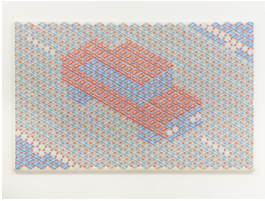

Thomas Bayrle
Verkehrsornament (Auto)
Traffic Ornament (Car)
1990
Lino paint on canvas
104.5 x 170 cm
41.14 x 66.93 in
unique
DEP-TB-0063