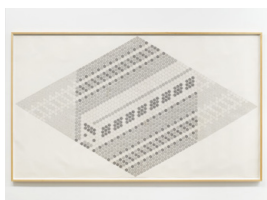

**Thomas Bayrle**  
**Entwurf für U-Bahn (Auto)**  
**Design for Subway (Car)**  
1990  
photocopy collage on paper  
169 x 296 cm  
66.54 x 116.54 in  
unique  
DEP-TB-0066

**Thomas Bayrle**  
**Entwurf für U-Bahn (Flugzeug)**  
**Design for Subway (Airplane)**  
1990  
photocopy collage on paper  
169 x 294 cm  
66.54 x 115.75 in  
unique  
DEP-TB-0068

**Thomas Bayrle**  
**Entwurf für U-Bahn (Zug)**  
**Design for Subway (Train)**  
1990  
photocopy collage on paper  
169 x 296 cm  
66.54 x 116.54 in  
unique  
DEP-TB-0067