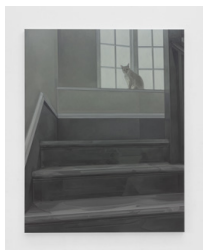

dépendance

4 rue du marché aux porcs
1000 brussels
t +32 2 217 74 00
www. dependance.be
info@dependance.be

GILLIAN CARNEGIE
24 April - 25 May 2019

List of Works

Gillian Carnegie
1974
2018
oil on canvas
165 x 129,4 cm
64,96 x 50,94 in
DEP-GC-0003

Gillian Carnegie
Aminadab
2018
oil on board
73,6 x 58,4 cm
28,98 x 22,99 in
DEP-GC-0004

Gillian Carnegie
'b'
2018
oil on canvas
78,74 x 58,42 cm
31 x 23 in
DEP-GC-0005

Gillian Carnegie
Aminadab
2018 - 2019
oil on board
203 x 124,3 cm
79,92 x 48,94 in
DEP-GC-0006