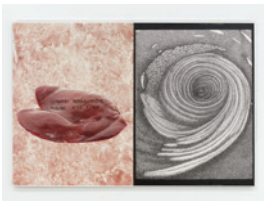

**He & She**

2015-2019

enamel marker and inkjet on PVC in glass and steel frame

126 x 186,5 x 2,5 cm

49,61 x 73,43 x 0,98 in

DEP-WB-0022

**Will Benedict**

**Cayenne**

2017

gouache on foamcore and canvas, steel frame with glass

190 x 130 x 2,5 cm

74,80 x 51,18 x 0,98 in

DEP-WB-0025

**Will Benedict**

**Stop The Unrealistic Images of Liver in The Media**

2015

inkjet and graffiti on PVC in glass and steel frame

126 x 186,5 x 2,5 cm

49,61 x 73,43 x 0,98 in

DEP-WB-0019

**Will Benedict**

**Black Polka Dots**

2019

gouache and plaster on foam board with steel frame