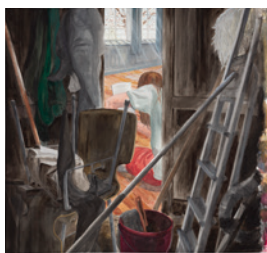

Peter Wächtler
Rehearsal
2020
watercolour, crayon and ink on paper
136,6 x 140 cm
53,77 x 55,12 in
DEP-PW-0142