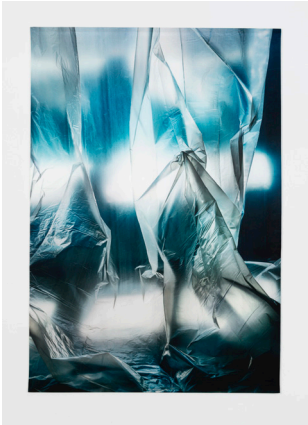

Elisa Sighicelli
Untitled (3288), 2020
Photograph printed on satin
199h x 137w cm
78.35h x 53.94w in
ESIG-006