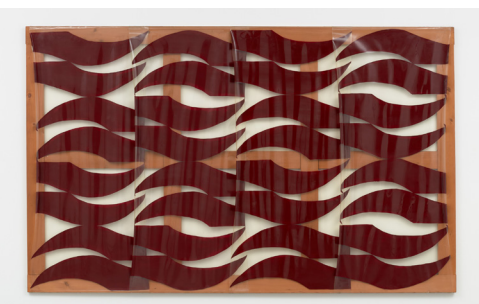

Carla Accardi
Grande Rosso Scuro, 1974
Acrylic on sicofoil
144.80h x 245.10w cm
57.01h x 96.50w in
CACC-007