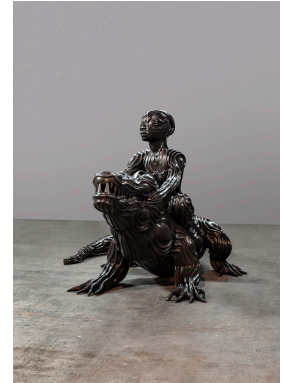

GLADSTONE GALLERY

Wangechi Mutu
515 West 24th Street
May 6 – June 25, 2021

MamaRay, 2020

Bronze
65 x 192 x 144 inches (165.1 x 487.7 x 365.8 cm)
Edition of 3 + 2AP
Signed and dated
WM247

Crocodylus, 2020

Statuary Bronze
73 x 167 x 87 inches (185.4 x 424.2 x 221 cm)
Edition of 3 + 2AP
WM262

Musa, 2021

Bronze
54 1/2 x 38 1/2 x 28 3/4 inches (138.4 x 97.8 x 73 cm)
Edition of 3 + 2AP
WM274

Heads in a Basket, 2021

Bronze
48 x 42 1/2 x 25 1/4 inches (121.9 x 108 x 64.1 cm)
Edition of 3 + 2AP
WM280