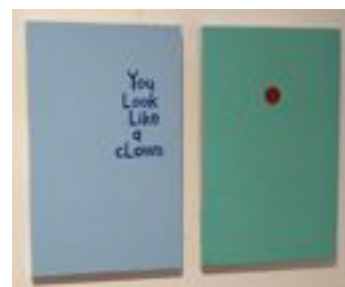

Category
Lender

Acc Num CL 580
Lender Acc Num
Artist Cary Leibowitz
Title *You Look Like a Clown, diptych*
Date
Media High gloss latex paint on wood panel
Dimensions
Credit Line Courtesy the artist and Invisible-Exports, NYC