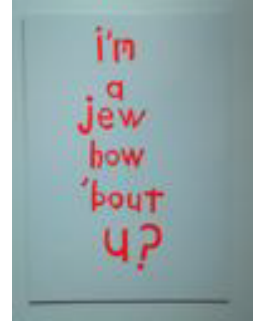

Acc Num CL 266
Lender Acc Num
Artist Cary Leibowitz
Title *I'm a Jew, How 'Bout U?!!*
Date 2017
Media Latex paint on wood panel
Dimensions 77 x 40 in. (196 x 102 cm)
Credit Line Courtesy the artist and INVISIBLE-EXPORTS
Category
Lender Cary Leibowitz