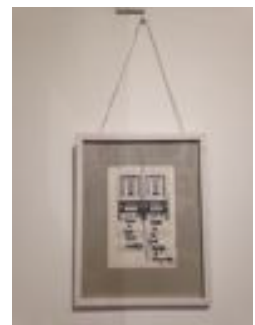

Category
Lender Cary Leibowitz

Acc Num CL 531
Lender Acc Num Temp.49
Artist Cary Leibowitz
Title *An artist statement*
Date n.d.
Media Typed text on paper, framed
Dimensions 13 5/8 x 11 1/4 in. (35 x 29 cm)
Credit Line Courtesy the artist and INVISIBLE-EXPORTS