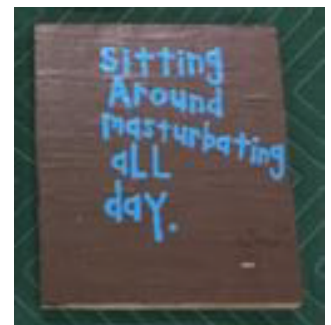

Acc Num CL 216
Lender Acc Num Wood Panels 56
Artist Cary Leibowitz
Title *Sitting Around Masturbating All Day [Brown]*
Date n.d.
Media High gloss latex paint on wood panel
Dimensions 9 1/2 x 7 3/4 in. (24 x 20 cm)
Credit Line Courtesy the artist and Invisible-Exports, NYC
Category Wood Panels
Lender Cary Leibowitz