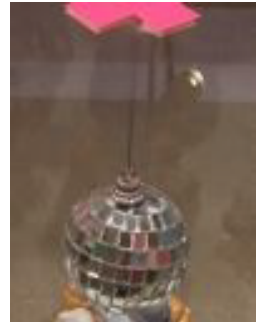

Category
Lender

Acc Num CL 634
Lender Acc Num
Title *Miniature discoball (silver)*
Date
Media Discoball
Dimensions 2 x 2 x 2 in. (5 x 5 x 5 cm)
Credit Line The Contemporary Jewish Museum