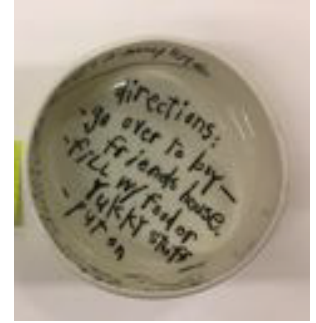

Object Checklist

Acc Num CL 628
Lender Acc Num
Artist Cary Leibowitz
Title *Official Candyass Fucked Up Mind Game Bowl*
Date
Media Ceramic dish
Dimensions 2 3/4 x 7 1/4 x 2 3/4 in. (7 x 18 x 7 cm)
Credit Line Courtesy the artist and Invisible-Exports, NYC