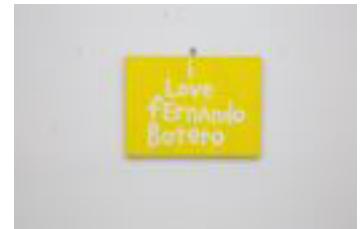

Acc Num CL 268
Lender Acc Num Wood Panels 104
Artist Cary Leibowitz
Title *I Love Fernando Botero*
Date 1990
Media High gloss latex paint on wood panel
Dimensions 11 7/8 x 16 x 5/8 in. (30 x 41 x 2 cm)
Credit Line "Courtesy the artist and Invisible-Exports, NYC "
Category Wood Panels
Lender Cary Leibowitz