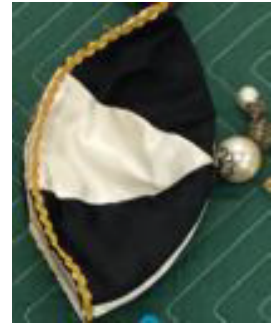

Object Checklist

Acc Num CL 587
Lender Acc Num
Artist Cary Leibowitz
Title *Yarmulke, black and white with pearls*
Date 1994-1995
Media Satin yarmulke
Dimensions
Credit Line Courtesy the artist and Invisible-Exports, NYC
Category
Lender