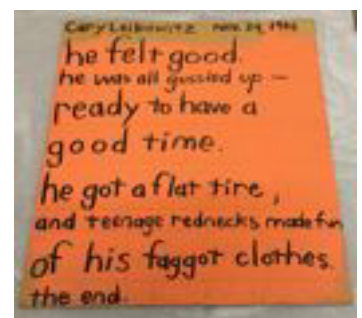

Category
Lender Cary Leibowitz

Acc Num CL 554
Lender Acc Num
Artist Cary Leibowitz
Title *A Bigger Better Butter*
Date
Media High gloss latex paint on wood panel
Dimensions 10 x 30 in. (25 x 76 cm)
Credit Line Courtesy the artist and INVISIBLE-EXPORTS

Category
Lender

Acc Num CL 555
Lender Acc Num
Artist Cary Leibowitz
Title *He Felt Good...*
Date 1986
Media Acrylic paint on corrugated cardboard
Dimensions 25 x 23 1/2 in. (64 x 60 cm)
Credit Line Courtesy the artist and INVISIBLE-EXPORTS