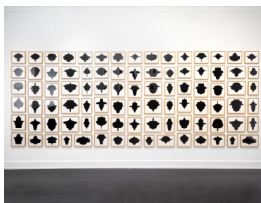

WADE GUYTON

Untitled

2003

Epson DURAbrite inkjet on 27 book pages

10 1/2 x 7 1/2 inches

26.7 x 19.1 cm

Each page

(WG 21/009)

ALLAN MCCOLLUM

Collection of Ninety Drawings

1988/1993

Graphite pencil on museum board

Dimensions variable

(AM 08/015)

HANNE DARBOVEN

Dostojewski, Monat Januar / Dostojewski,
month of January