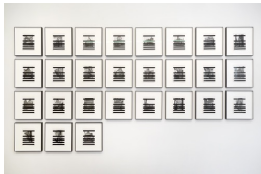

100 x 70 cm

(SY 21/006)

STEPHEN PRINA

Mailing List: ArtPace, San Antonio

2000

announcement cards, cardboard boxes, birch plywood

4'5 3/8" x 9' 3/4" x 35'3"

(SP 00/005)