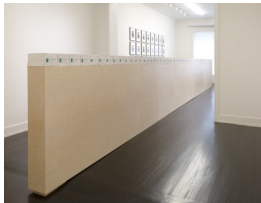

100 x 70 cm

(SY 21/006)

STEPHEN PRINA

Mailing List: ArtPace, San Antonio

2000

announcement cards, cardboard boxes, birch plywood

4'5 3/8" x 9' 3/4" x 35'3"

(SP 00/005)