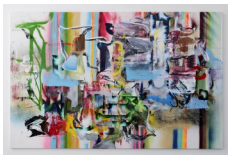

Liam Everett
Untitled (parliament), 2021
Ink, acrylic, salt, and alcohol on linen
79 x 60 in
200.7 x 152.4 cm
(LE-P21-15)

Liam Everett
Untitled (the meeting), 2021
Ink, acrylic, salt, and alcohol on linen
92 x 78 in
233.7 x 198.1 cm
(LE-P21-22)

Liam Everett
Untitled (the trees, sunken flames already burned), 2021
Ink, acrylic, salt, and alcohol on linen
79 x 124 in
200.7 x 315 cm
(LE-P21-25)

Liam Everett
Untitled (the thief and the hunter), 2021
Ink, acrylic, salt, and alcohol on linen
79 x 60 in
200.7 x 152.4 cm
(LE-P21-24)