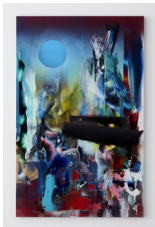

Liam Everett
Untitled (the trees, sunken flames already burned), 2021
Ink, acrylic, salt, and alcohol on linen
79 x 124 in
200.7 x 315 cm
(LE-P21-25)

Liam Everett
Untitled (the thief and the hunter), 2021
Ink, acrylic, salt, and alcohol on linen
79 x 60 in
200.7 x 152.4 cm
(LE-P21-24)

Liam Everett
Untitled (la défense), 2021
Ink, acrylic, salt, and alcohol on linen
59 x 37 in
149.9 x 94 cm
(LE-P21-12)

Gallery 2

Liam Everett
Untitled (après la chute), 2021
Ink, acrylic, salt, and alcohol on linen
59 x 37 in
149.9 x 94 cm
(LE-P21-07)