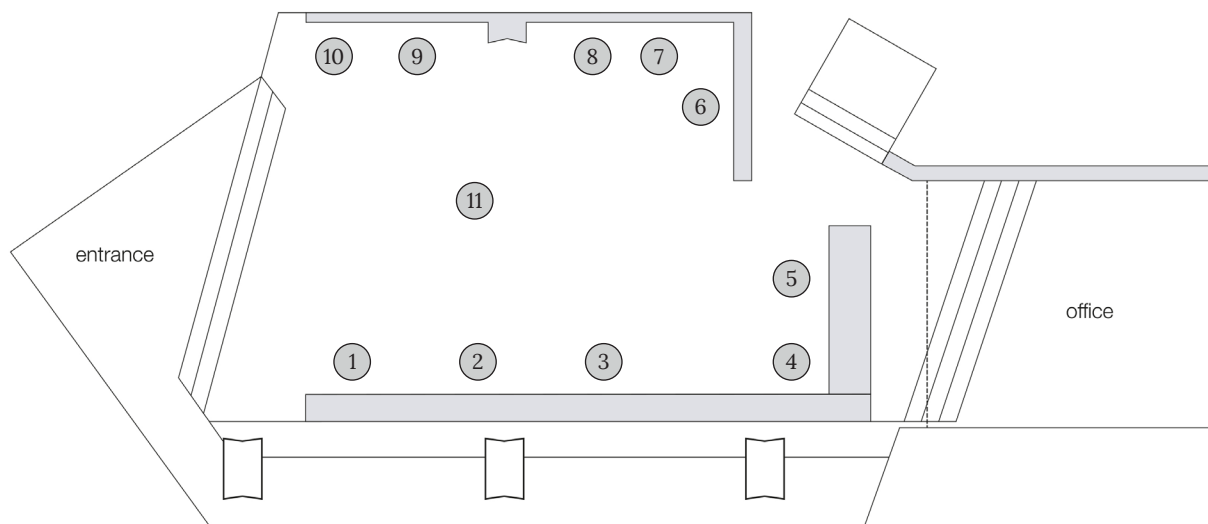

Mathis Altmann
Butcher Block
 01 May - 12 June 2021

1. *Punch in the face today*
 2021
 LED matrix screen, video loop ca. 4 min., stainless steel mirror, aluminum, funhouse mirror, polyurethane foam, airbrush
 152 x 77 x 10 cm

Courtesy of the artist and Freedman Fitzpatrick

2. *Corpus Oeconomicus*
 2021
 LED matrix screen, video loop 2.15 min., stainless steel mirror, acrylic glass, photo print, adhesive tape
 52 x 77 x 13 cm

Courtesy of the artist and Freedman Fitzpatrick

3. *Bottom Barrels*
 2021
 LED matrix screen, video loop 1.28 min., stainless steel mirror, barrel
 148 x 77 x 25 cm

Courtesy of the artist and Freedman Fitzpatrick

4. *wewont*
 2021
 LED lighting, acrylic, powder coated steel
 18 x 118 x 7 cm
 Edition of 2 + 1 AP

Courtesy of the artist and Freedman Fitzpatrick

5. *Gold Rush out West*
 2021
 LED matrix screen, video loop 3.40 min., stainless steel mirror, found construction site banner
 158 x 152 x 15 cm