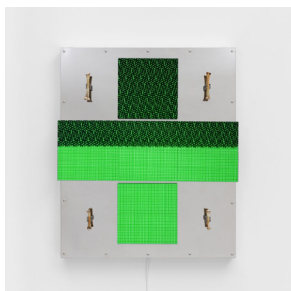

9. *Powerlifestyles (versions)*,
  2021
  LED matrix screen, video
  loop 1.40 min., stainless
  steel mirror, plastic,
  chicken bones, piercing
  90 x 75 x 12 cm

Courtesy of the artist and
Freedman Fitzpatrick