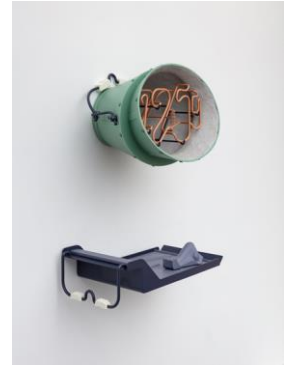

GALERIE FONSWELTERS

Bloemstraat 140
1016 LJ Amsterdam
+31 20 423 30 46

www.fonswelters.nl
mail@fonswelters.nl

6.

Magali Reus
Empty Every Night (12:59 Bell and Hammer)
2019
Fibreglass, polyester resin, pigments, powder coated steel rod and aluminum, sprayed UV printed resin, sprayed plywood, airbrushed resin, C-type print, acrylic; 2 parts
86 x 65 x 32 cm