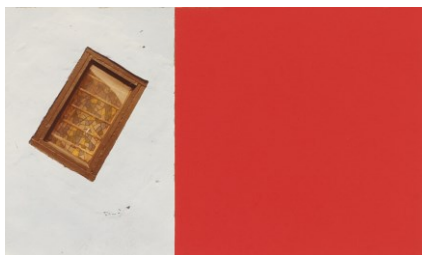

Tilted Window, 1980

Type-C prints and colored paper on etching paper

image size: 12.7 x 21.3 cm

paper size: 76.2 x 56.5 cm