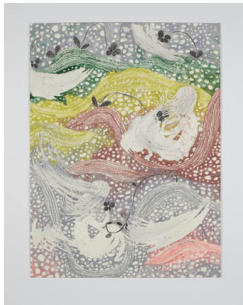

Location: Taka Ishii Gallery Modern (Piramide Bldg, Roppongi)

Kyoko Murase
"Sandy (Black Flowers)", 2012
gouache, pigment, color pencil on paper
80 x 60 cm

KM-DR_11_192

Kyoko Murase
"Blue Sand", 2012
Gouache, color pencil on paper
80 x 60 cm

KMd-DR_12_193

Kyoko Murase
"Light and Cave", 2012
Gouache, color pencil on paper
32 x 24 cm

KMd-DR_12_194

Kyoko Murase
“Light and Cave”, 2012
Gouache, color pencil on paper
32 x 24 cm

KMd-DR_12_195

Kyoko Murase
“On the Sands (Sitting)”, 2012
Gouache, color pencil on paper
32 x 24 cm

KMd-DR_12_196

Kyoko Murase
“Sandy (Hole)”, 2012
gouache, pigment, color pencil on paper
80 x 60 cm

KM-DR_12_200

Kyoko Murase
“赤い実(青い枝)”, 2013
Gouache, color pencil on paper
40 x 30 cm

KMd-DR_13_202

Kyoko Murase
“赤い実“, 2013
Gouache, color pencil on paper
56 x 42 cm