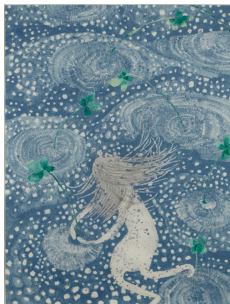

Location: Taka Ishii Gallery Modern (Piramide Bldg, Roppongi)

Kyoko Murase
"Sandy (Black Flowers)", 2012
gouache, pigment, color pencil on paper
80 x 60 cm

KM-DR_11_192

Kyoko Murase
"Blue Sand", 2012
Gouache, color pencil on paper
80 x 60 cm

KMd-DR_12_193

Kyoko Murase
"Light and Cave", 2012
Gouache, color pencil on paper
32 x 24 cm

KMd-DR_12_194

Kyoko Murase
“Light and Cave”, 2012
Gouache, color pencil on paper
32 x 24 cm

KMd-DR_12_195

Kyoko Murase
“On the Sands (Sitting)”, 2012
Gouache, color pencil on paper
32 x 24 cm

KMd-DR_12_196

Kyoko Murase
“Sandy (Hole)”, 2012
gouache, pigment, color pencil on paper
80 x 60 cm

KM-DR_12_200

Kyoko Murase
“赤い実(青い枝)”, 2013
Gouache, color pencil on paper
40 x 30 cm

KMd-DR_13_202

Kyoko Murase
“赤い実“, 2013
Gouache, color pencil on paper
56 x 42 cm