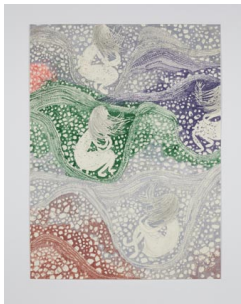

Location: Taka Ishii Gallery Modern (Piramide Bldg, Roppongi)

Kyoko Murase
"Sandy (Black Flowers)", 2012
gouache, pigment, color pencil on paper
80 x 60 cm

KM-DR_11_192

Kyoko Murase
"Blue Sand", 2012
Gouache, color pencil on paper
80 x 60 cm

KMd-DR_12_193

Kyoko Murase
"Light and Cave", 2012
Gouache, color pencil on paper
32 x 24 cm

KMd-DR_12_194

Kyoko Murase
“Light and Cave”, 2012
Gouache, color pencil on paper
32 x 24 cm

KMd-DR_12_195

Kyoko Murase
“On the Sands (Sitting)”, 2012
Gouache, color pencil on paper
32 x 24 cm

KMd-DR_12_196

Kyoko Murase
“Sandy (Hole)”, 2012
gouache, pigment, color pencil on paper
80 x 60 cm

KM-DR_12_200

Kyoko Murase
“赤い実(青い枝)”, 2013
Gouache, color pencil on paper
40 x 30 cm

KMd-DR_13_202

Kyoko Murase
“赤い実“, 2013
Gouache, color pencil on paper
56 x 42 cm