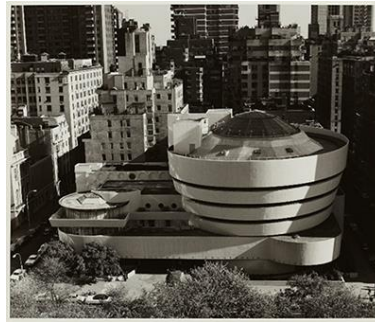

“Overall View, Solomon R. Guggenheim Museum”

1973 / 2003

Gelatin silver print

Image size: 24.8 x 29.3 cm

Paper size: 25.8 x 30.3 cm

“Main Gallery: Upward View of Glass Dome, Solomon R. Guggenheim Museum”