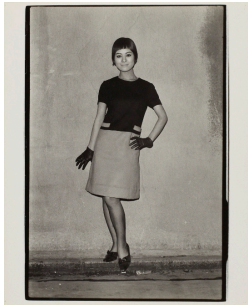

KW-PH_66-73_011
Katsumi Watanabe
"Shinjuku", 1966-73 / printed later
Gelatin silver print
Image size: 54.4 x 37.5 cm
Paper size: 55.9 x 45.6 cm