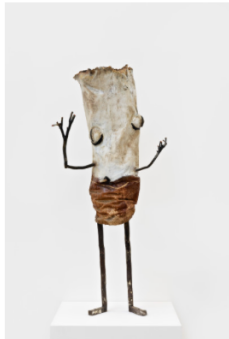

Jon Pylypchuk

Untitled "I know I'll never love this way again" (double fuck you), 2021

Bronze

49 x 20 x 21 in

124.5 x 50.8 x 53.3 cm

(JPY21.004)