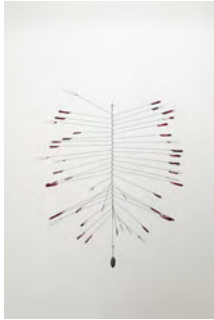

Shozo Kitadai  
*Forms of Experiment & Imagination*  
List of works

*Form -1, 1956*  
Gelatin silver print  
image size: 10 15/16 x 13 31/32 inches

*Form -2, 1957*  
Gelatin silver print  
image size: 10 15/16 x 13 31/32 inches

*Form -7*, 1957  
Gelatin silver print  
image size: 10 15/16 x 13 31/32 inches

*Form -8*, 1956  
Gelatin silver print  
image size: 10 15/16 x 13 31/32 inches

*Form -9*, 1958  
Gelatin silver print  
image size: 10 15/16 x 13 31/32 inches

*Form -10*, 1958  
Gelatin silver print  
image size: 10 15/16 x 13 31/32 inches

*Form -11, 1958*  
Gelatin silver print  
image size: 13 31/32 x 10 15/16 inches

*Form -12, 1958*  
Gelatin silver print  
image size: 13 31/32 x 10 15/16 inches

*Form -13, 1957*  
Gelatin silver print  
image size: 13 31/32 x 10 15/16 inches

*Form -14, ca. 1960*  
Gelatin silver print  
image size: 10 15/16 x 13 31/32 inches

*Untitled, 1980s*  
Wire sculpture  
38 25/32 x 19 19/64 inches