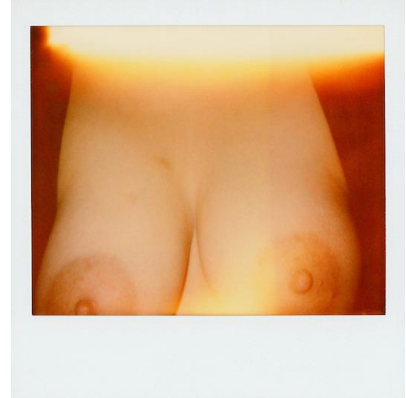

“Polaroid”, 2005
Image size: 7.3 x 9.1 cm
Paper size: 10.1 x 10.3 cm
Unique
Unframed

#1

#2

#3

#4

#5

#6

#7