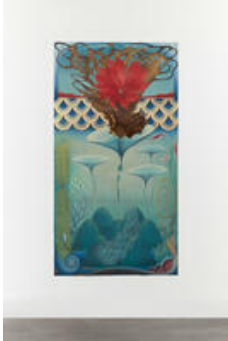

## Exhibition checklist

Takako Yamaguchi, May 15 - July 03, 2021

**Takako Yamaguchi**

*Untitled, 1999*

oil, metal leaf on paper

79 x 42 1/4 inches (200.66 x 107.32 cm)

**Takako Yamaguchi**

*Untitled, 1998*

Oil, metal leaf on paper

79 1/2 x 42 1/4 inches (201.93 x 107.32 cm)

**Takako Yamaguchi**

*Tropical Depression, 2001*

Oil, metal leaf on paper

52 1/2 x 52 1/2 inches (133.35 x 133.35 cm)

**Takako Yamaguchi**

*As It Actually Happened, 2004*

Oil, metal leaf on paper

52 1/2 x 96 inches (133.35 x 243.84 cm)

**Takako Yamaguchi**

*Romantic Anti-Capitalism, 2003*

Oil, metal leaf on paper

52 1/2 x 80 inches (133.35 x 203.20 cm)

★ STARS ★

**Takako Yamaguchi**  
*Abstraction in Reverse*, 2008  
Oil, bronze leaf on canvas  
36 x 48 inches (91.44 x 121.92 cm)

**Takako Yamaguchi**  
*Strangely Familiar*, 2008  
Oil, bronze leaf on canvas  
36 x 48 inches (91.44 x 121.92 cm)