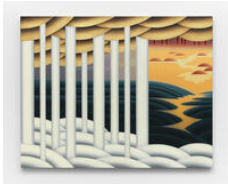

Oil, metal leaf on paper

79 1/2 x 42 1/4 inches (201.93 x 107.32 cm)

**Takako Yamaguchi**

*Tropical Depression, 2001*

Oil, metal leaf on paper

52 1/2 x 52 1/2 inches (133.35 x 133.35 cm)

**Takako Yamaguchi**

*As It Actually Happened, 2004*

Oil, metal leaf on paper

52 1/2 x 96 inches (133.35 x 243.84 cm)

**Takako Yamaguchi**

*Romantic Anti-Capitalism, 2003*

Oil, metal leaf on paper

52 1/2 x 80 inches (133.35 x 203.20 cm)

★ STARS ★

**Takako Yamaguchi**  
*Abstraction in Reverse*, 2008  
Oil, bronze leaf on canvas  
36 x 48 inches (91.44 x 121.92 cm)

**Takako Yamaguchi**  
*Strangely Familiar*, 2008  
Oil, bronze leaf on canvas  
36 x 48 inches (91.44 x 121.92 cm)