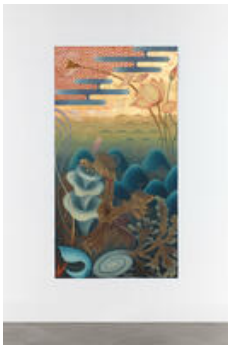

## Exhibition checklist

Takako Yamaguchi, May 15 - July 03, 2021

**Takako Yamaguchi**

*Untitled, 1999*

oil, metal leaf on paper

79 x 42 1/4 inches (200.66 x 107.32 cm)

**Takako Yamaguchi**

*Untitled, 1998*

Oil, metal leaf on paper

79 1/2 x 42 1/4 inches (201.93 x 107.32 cm)

**Takako Yamaguchi**

*Tropical Depression, 2001*

Oil, metal leaf on paper

52 1/2 x 52 1/2 inches (133.35 x 133.35 cm)

**Takako Yamaguchi**

*As It Actually Happened, 2004*

Oil, metal leaf on paper

52 1/2 x 96 inches (133.35 x 243.84 cm)

**Takako Yamaguchi**

*Romantic Anti-Capitalism, 2003*

Oil, metal leaf on paper

52 1/2 x 80 inches (133.35 x 203.20 cm)

★ STARS ★

**Takako Yamaguchi**  
*Abstraction in Reverse*, 2008  
Oil, bronze leaf on canvas  
36 x 48 inches (91.44 x 121.92 cm)

**Takako Yamaguchi**  
*Strangely Familiar*, 2008  
Oil, bronze leaf on canvas  
36 x 48 inches (91.44 x 121.92 cm)