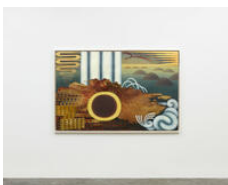

## Exhibition checklist

Takako Yamaguchi, May 15 - July 03, 2021

**Takako Yamaguchi**

*Untitled, 1999*

oil, metal leaf on paper

79 x 42 1/4 inches (200.66 x 107.32 cm)

**Takako Yamaguchi**

*Untitled, 1998*

Oil, metal leaf on paper

79 1/2 x 42 1/4 inches (201.93 x 107.32 cm)

**Takako Yamaguchi**

*Tropical Depression, 2001*

Oil, metal leaf on paper

52 1/2 x 52 1/2 inches (133.35 x 133.35 cm)

**Takako Yamaguchi**

*As It Actually Happened, 2004*

Oil, metal leaf on paper

52 1/2 x 96 inches (133.35 x 243.84 cm)

**Takako Yamaguchi**

*Romantic Anti-Capitalism, 2003*

Oil, metal leaf on paper

52 1/2 x 80 inches (133.35 x 203.20 cm)