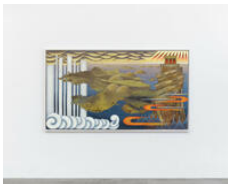

## Exhibition checklist

Takako Yamaguchi, May 15 - July 03, 2021

**Takako Yamaguchi**

*Untitled, 1999*

oil, metal leaf on paper

79 x 42 1/4 inches (200.66 x 107.32 cm)

**Takako Yamaguchi**

*Untitled, 1998*

Oil, metal leaf on paper

79 1/2 x 42 1/4 inches (201.93 x 107.32 cm)

**Takako Yamaguchi**

*Tropical Depression, 2001*

Oil, metal leaf on paper

52 1/2 x 52 1/2 inches (133.35 x 133.35 cm)

**Takako Yamaguchi**

*As It Actually Happened, 2004*

Oil, metal leaf on paper

52 1/2 x 96 inches (133.35 x 243.84 cm)

**Takako Yamaguchi**

*Romantic Anti-Capitalism, 2003*

Oil, metal leaf on paper

52 1/2 x 80 inches (133.35 x 203.20 cm)