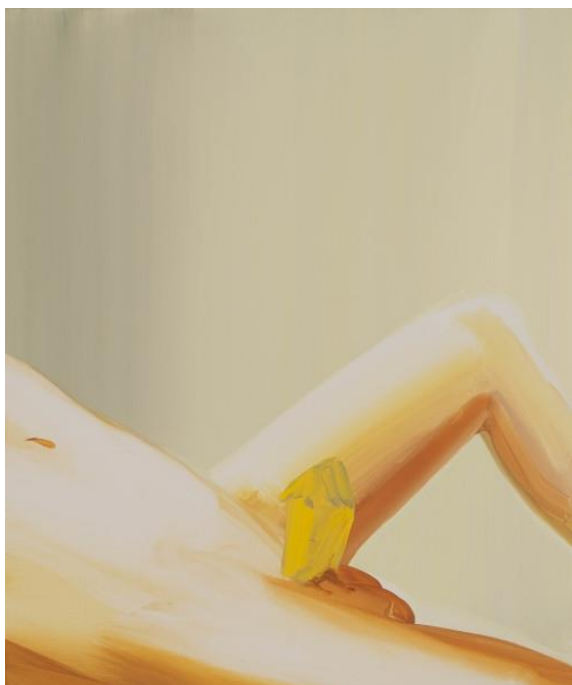

**Tala Madani**

*Real Boy and Plank*, 2021

Oil on linen

40.6 x 35.6 x 2.5 cm

16 x 14 x 1 in

Courtesy of the artist and  
Pilar Corrias, London

**Tala Madani**

*Little Wooden House Dick*,  
2021