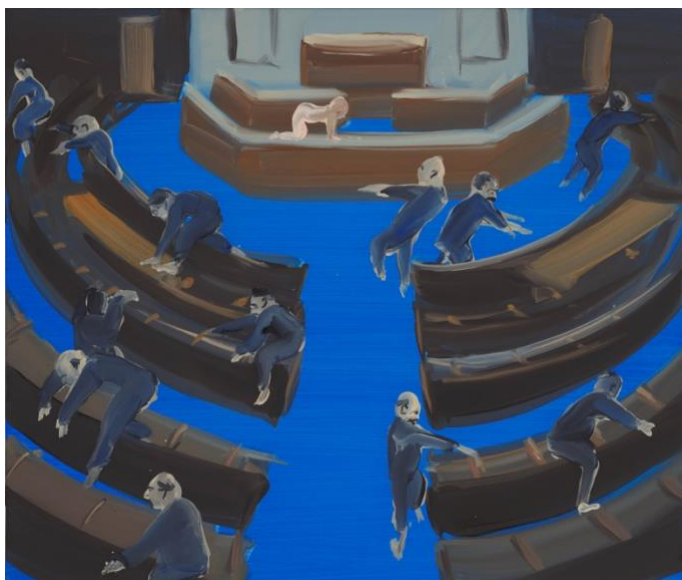

Tala Madani
Untitled for show, 2021
Oil on linen
43.8 x 50.8 x 2.5 cm
17 1/4 x 20 x 1 in
Courtesy of the artist and
Pilar Corrias, London

Pilar Corrias
54 Eastcastle Street
London W1W 8EF
www pilarcorrias.com
t +44 [0]20.7323.7000
e info@pilarcorrias.com