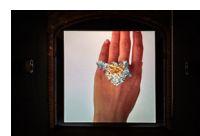

Tilebodies (Modules a-f, Set 7), 2021
Terracota, sea sponge
Dimensions variable

Aggregate Series, 2021
Electroformed copper trade crates
Dimensions variable

Hollowed Water (a gesture, 24 times), 2020
230 x 230 cm. back-projected 4K video installation with sound
3 min. (looped)