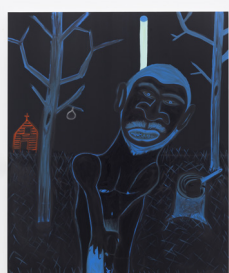

Cabin Fever, 2021

Oil on Poly Cotton Canvas

203.2 x 243.8 cm

80 x 96 in

© Marcus Jahmal - Photo : Ana Drittanti

Courtesy of the Artist and Almine Rech

Marcus Jahmal

Black Mass, 2021

Oil on Poly Cotton Canvas

203.2 x 243.8 cm

80 x 96 in

© Marcus Jahmal - Photo : Ana Drittanti

Courtesy of the Artist and Almine Rech

Marcus Jahmal

Moon Shine, 2021

Oil on Poly Cotton Canvas