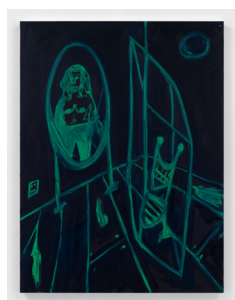

Marcus Jahmal

Lady in Mirror, 2021

Oil on Poly Cotton Canvas

76.2 x 101.6 cm

30 x 40 in

© Marcus Jahmal - Photo : Dan Bradica

Courtesy of the Artist and Almine Rech

64 rue de Turenne
75003 Paris

Abdijstraat 20 rue de l'Abbaye
Brussel 1050 Bruxelles

Grosvenor Hill, Broadbent House, London
W1K3JH

39 East 78th Street, 2nd Floor, New York,
NY 10075

27 Huqiu Road, 2nd Floor
200002 Shanghai

www.alminerech.com