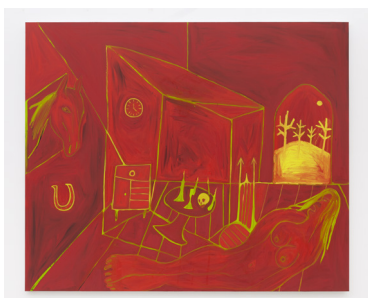

© Marcus Jahmal - Photo : Ana Drittanti

Courtesy of the Artist and Almine Rech

Marcus Jahmal

Neon Ritual, 2021

Oil on Poly Cotton Canvas

203.2 x 243.8 cm

80 x 96 in

© Marcus Jahmal - Photo : Ana Drittanti