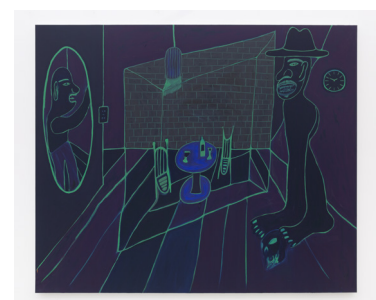

Marcus Jahmal

Radiation, 2021

Oil on Poly Cotton Canvas

213.4 x 243.8 cm

84 x 96 in

© Marcus Jahmal - Photo : Ana Drittanti

Courtesy of the Artist and Almine Rech