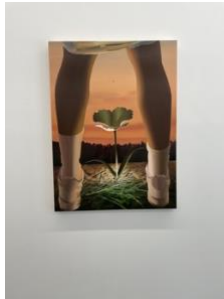

Kyle Dunn

The Fool

11 June - 24 July 2021

Kyle Dunn

Piss Flower, 2021

Acrylic on wooden panel

101.6 x 76.2 cm

40 x 30 in

Kyle Dunn

Pact, 2020

Acrylic on epoxy resin,

plaster, and foam panel

121.9 x 152.4 x 5.1 cm

48 x 60 x 2 in

Kyle Dunn

The Santa Anas, 2021