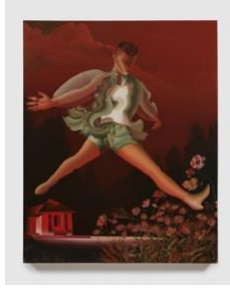

Kyle Dunn

The Fool, 2021

Acrylic on wooden panel

152.4 x 121.9 x 6.3 cm

60 x 48 x 2 1/2 in

GALERIE MARIA BERNHEIM

Kyle Dunn

The Fool II, 2021
Acrylic on wooden panel
152.4 x 121.9 x 6.3 cm
60 x 48 x 2 1/2 in

Kyle Dunn

Highway Landscape, 2021
Acrylic on wooden panel
76.2 x 101.6 cm
30 x 40 in

Kyle Dunn

Hope, 2021
Acrylic on foam and resin panel
121.9 x 114.3 cm
48 x 45 in

Kyle Dunn

Insomniac, 2021
Acrylic on wooden panel
121.9 x 91.4 x 5.7 cm
48 x 36 x 2 1/4 in