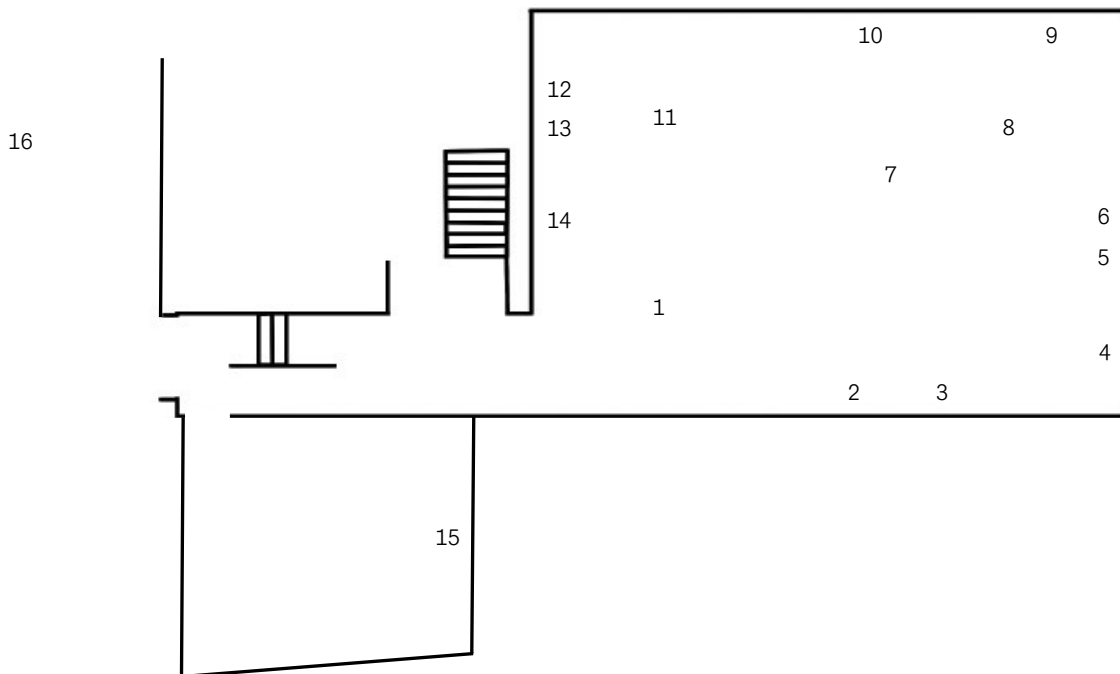

Eva Rothschild
 'Peak Times'
 The Modern Institute
 Aird's Lane and Bricks Space
 Friday 11th June 2021

Glasgow
 international
 2021

- | | | | | | |
|----|--|----|---|----|---|
| 1 | <i>Technical support</i> , 2021
Jesmonite tapes
540 x 15 x 15 cm
212 1/2 x 6 x 6 in | 2 | <i>Daybed 02 (BMS)</i> , 2019
Rebar, jesmonite, sealer, foam,
printed and dyed fabric
87 x 189 x 69.5 cm (inc. cushions)
34 1/4 x 74 3/8 x 27 3/8 in | 3 | <i>Stigmata</i> , 2020
Bronze
217 x 31 x 37 cm
85 3/8 x 12 1/4 x 14 5/8 in
Edition of 3 plus 2 artist's proofs |
| 4 | <i>Consolation</i> , 2021
Wax resist, dyed waxed calico
225 x 160 x 2.5 cm
88 5/8 x 63 x 1 in | 5 | <i>Untitled Stool 06</i> , 2020
Jesmonite, fibreglass, rebar, paint
42 x 32 x 41 cm
16 1/2 x 12 5/8 x 16 1/8 in | 6 | <i>Untitled Stool 04</i> , 2020
Painted rebar, jesmonite,
fibreglass, paint
41 x 41.5 x 32.5 cm
16 1/8 x 16 3/8 x 12 3/4 in |
| 7 | <i>Eye of the Rainbow (pale)</i> , 2021
Rebar, cast jesmonite, spray paint,
glass reinforced concrete plinth
90 x 60 x 9 cm, 35 3/8 x 23 5/8
x 3 1/2 in; Plinth 120 x 30 x 30 cm,
47 1/4 x 11 3/4 x 11 3/4 in | 8 | <i>The World Wide Web</i> , 2021
Rebar, cast jesmonite, polyurethane
rubber, synthetic rope, glass
reinforced concrete plinth
90 x 60 x 60 cm, 35 3/8 x 23 5/8
x 23 5/8 in; Plinth: 120 x 30 x 30 cm,
47 1/4 x 11 3/4 x 11 3/4 in | 9 | <i>Constellation</i> , 2021
Wax resist, dyed waxed calico
225 x 160 x 2.5 cm
88 5/8 x 63 x 1 in |
| 10 | <i>Daybed 01 (BMS)</i> , 2019
Foam, rebar, printed fabric, procean
dyes
71 x 191 x 71 cm (inc. bolsters)
28 x 75 1/4 x 28 in | 11 | <i>Tranquillity Now (black)</i> , 2020
Painted steel, glass reinforced
concrete plinth, silicone rubber
186 x 75 x 67 cm
Plinth 120 x 30 x 30 cm | 12 | <i>Untitled Stool 01</i> , 2020
Painted rebar, jesmonite,
fibreglass, paint
41 x 41 x 33.5 cm
16 1/8 x 16 1/8 x 13 1/4 in |