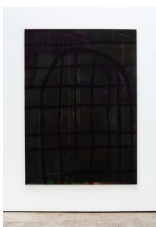

Courtesy of the Artist and The Modern Institute/Toby Webster Ltd, Glasgow

unless otherwise specified.

Photos: Keith Hunter

**Eva Rothschild**

*Constellation*, 2021

Wax resist, dyed waxed calico

225 x 160 x 2.5 cm

88 5/8 x 63 x 1 in

(TMI-ROTHE-48242)

**Eva Rothschild**

*Eye of the Rainbow (pale)*, 2021

Rebar, cast jesmonite, spray paint, glass reinforced concrete plinth

90 x 60 x 9 cm, 35 3/8 x 23 5/8 x 3 1/2 in

Plinth 120 x 30 x 30 cm, 47 1/4 x 11 3/4 x 11 3/4 in

(TMI-ROTHE-48241)

**Eva Rothschild**

*The World Wide Web*, 2021

Rebar, cast jesmonite, polyurethane rubber, synthetic rope, GRC plinth  
(glass reinforced concrete) with 18 mm wall thickness

90 x 60 x 60 cm, 35 3/8 x 23 5/8 x 23 5/8 in

Plinth: 120 x 30 x 30 cm, 47 1/4 x 11 3/4 x 11 3/4 in

(TMI-ROTHE-48240)

**Eva Rothschild**

*Consolation*, 2021

Wax resist, dyed waxed calico

225 x 160 x 2.5 cm

88 5/8 x 63 x 1 in

(TMI-ROTHE-48238)