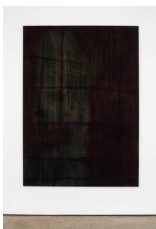

Eva Rothschild

The Way In, 2021

Wax resist, dyed waxed calico

225 x 160 x 2.5 cm

88 5/8 x 63 x 1 in

(TMI-ROTHER-47201)