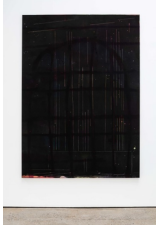

Courtesy of the Artist and The Modern Institute/Toby Webster Ltd, Glasgow

unless otherwise specified.

Photos: Keith Hunter

**Eva Rothschild**

*Constellation*, 2021

Wax resist, dyed waxed calico

225 x 160 x 2.5 cm

88 5/8 x 63 x 1 in

(TMI-ROTHE-48242)

**Eva Rothschild**

*Eye of the Rainbow (pale)*, 2021

Rebar, cast jesmonite, spray paint, glass reinforced concrete plinth

90 x 60 x 9 cm, 35 3/8 x 23 5/8 x 3 1/2 in

Plinth 120 x 30 x 30 cm, 47 1/4 x 11 3/4 x 11 3/4 in

(TMI-ROTHE-48241)

**Eva Rothschild**

*The World Wide Web*, 2021

Rebar, cast jesmonite, polyurethane rubber, synthetic rope, GRC plinth  
(glass reinforced concrete) with 18 mm wall thickness

90 x 60 x 60 cm, 35 3/8 x 23 5/8 x 23 5/8 in