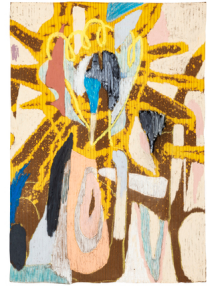

6. *Zzz series ~ (Untitled)*
2021
Mixed media
102 x 71 cm

YG-0034

GALERIE GISELA CAPITAIN

YANN GERSTBERGER - ZUGUNRUHE

May 11 - June 30, 2021

ROOM 2

7. *Callao DB 1*
2021
Textile tapestry
270 x 225 cm

YG-0012

8. *Pour Me Water (Lime Green On Me)*
2021
Textile tapestry
270 x 225 cm

YG-0014

9. *Zzz series ~ (Tambopata)*

2021

Mixed media

101,5 x 70 cm

YG-0027

10. *Zzz series ~ (<< Zzz >>)*

2020/21

Mixed media

99,5 x 70 cm

YG-0016

11. *Zzz series ~ (Untitled)*

2021

Mixed media

99 x 69 cm