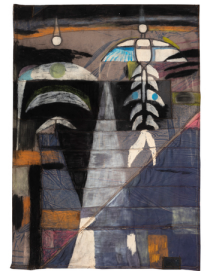

6. *Zzz series ~ (Untitled)*
2021
Mixed media
102 x 71 cm

YG-0034

GALERIE GISELA CAPITAIN

YANN GERSTBERGER - ZUGUNRUHE

May 11 - June 30, 2021

ROOM 2

7. *Callao DB 1*
2021
Textile tapestry
270 x 225 cm

YG-0012

8. *Pour Me Water (Lime Green On Me)*
2021
Textile tapestry
270 x 225 cm

YG-0014

9. *Zzz series ~ (Tambopata)*

2021

Mixed media

101,5 x 70 cm

YG-0027

10. *Zzz series ~ (<< Zzz >>)*

2020/21

Mixed media

99,5 x 70 cm

YG-0016

11. *Zzz series ~ (Untitled)*

2021

Mixed media

99 x 69 cm