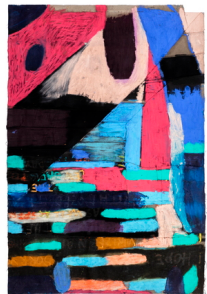

2020/21

Mixed media

99,5 x 70 cm

YG-0016

11. *Zzz series ~ (Untitled)*

2021

Mixed media

99 x 69 cm

YG-0031

12. *Zzz series ~ (Letter to George)*

2020/21

Mixed media

103 x 70 cm

YG-0040

13. *Zzz series ~ F sketch (piano bar 2) series*

2021

Mixed media

102 x 73 cm

YG-0036

GALERIE GISELA CAPITAIN

YANN GERSTBERGER - ZUGUNRUHE

May 11 - June 30, 2021

ROOM 3

14. *Piano Bar (Fitzcarralda)*
2021
Textile tapestry
270 x 225 cm