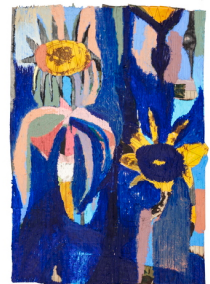

GALERIE GISELA CAPITAIN

YANN GERSTBERGER - ZUGUNRUHE

May 11 - June 30, 2021

ROOM 1

1. *Holy Water*
2021
Textile tapestry
270 x 225 cm

YG-0013

2. *Untitled*
2021
Textile tapestry
270 x 225 cm

YG-0010

3. *Zzz series ~ (Untitled)*
2021
Mixed media
102,5 x 72,5 cm

YG-0022

4. *Zzz series ~ (Untitled)*
2021
Mixed media
102 x 70,5 cm

YG-0035

5. *Zzz series ~ (Untitled)*
2021
Mixed media
104 x 73,5 cm

YG-0033