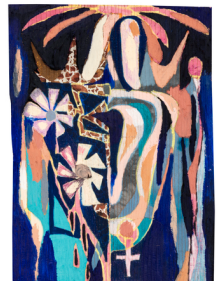

GALERIE GISELA CAPITAIN

YANN GERSTBERGER - ZUGUNRUHE

May 11 - June 30, 2021

ROOM 1

1. *Holy Water*
2021
Textile tapestry
270 x 225 cm

YG-0013

2. *Untitled*
2021
Textile tapestry
270 x 225 cm

YG-0010

3. *Zzz series ~ (Untitled)*
2021
Mixed media
102,5 x 72,5 cm

YG-0022

4. *Zzz series ~ (Untitled)*
2021
Mixed media
102 x 70,5 cm

YG-0035

5. *Zzz series ~ (Untitled)*
2021
Mixed media
104 x 73,5 cm

YG-0033

6. *Zzz series ~ (Untitled)*
2021
Mixed media
102 x 71 cm

YG-0034

GALERIE GISELA CAPITAIN

YANN GERSTBERGER - ZUGUNRUHE

May 11 - June 30, 2021

ROOM 2

7. *Callao DB 1*
2021
Textile tapestry
270 x 225 cm

YG-0012