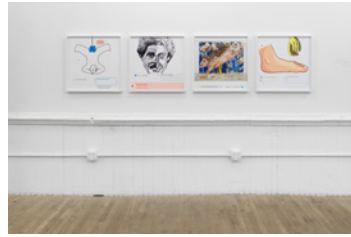

ENTRANCE

DARREN BADER  
4 framed images (*suite*)

Dimensions variable  
(DB21-003)

DARREN BADER  
(framed) fragment

Dimensions variable  
(DB21-020)

DARREN BADER  
*Substitutions: poem*

Dimensions variable  
(DB21-025)

GALLERY

DARREN BADER  
*poem ((w/) sculpture)*

Dimensions variable  
(DB21-021)

DARREN BADER  
*book (bedding)*

Dimensions variable  
(DB21-008)

DARREN BADER  
*Untitled #1*

Silkscreen on canvas  
40 × 60 inches (101.6 × 152.4 cm.)  
(DB21-014)