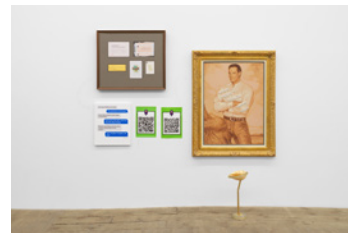

DARREN BADER
poem (Phone By My Side, I Can't Abide)

Dimensions variable
(DB21-022)