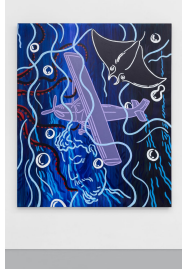

Luís Lázaro Matos

Seabed Monsters and the Cosmic Rays #1

2021

Acrylic on canvas

178 × 148 cm

Unique

LLM21008

Luís Lázaro Matos

Seabed Monsters and the Cosmic Rays #2

2021

Acrylic on canvas

178 × 148 cm

Unique

LLM21009

Luís Lázaro Matos

Seabed Monsters and the Cosmic Rays #3

2021

Acrylic on canvas

178 × 150 cm

Unique

LLM21007

Luís Lázaro Matos

Everything is Going to Be Alright

2021