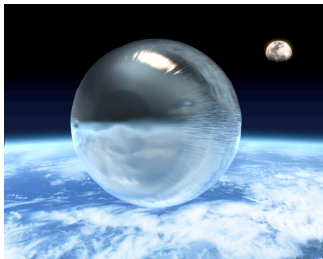

**Mark Leckey**

Dream English Kid 1964 – 1999 AD

5 February – 2 April 2016

I	
	<p>Mark Leckey “Dream English Kid (LED)”, 2015 LED screen 144.5 x 112.5 x 7.6 cm ML/I 2015/11_03</p>
II	
	<p>Mark Leckey “Bridge #1”, 2014 print on cardboard 46.5 x 200 x 200 cm ML/S 2014/04</p>
III	
	<p>Mark Leckey Untitled (Sodium Lights), 2014 Glass, metal, plastic 2 parts, each 25 x 30 x 110 cm ML/I 2015/13</p>

Mark Leckey  
"Windmill Street Door", 2010  
wood, metal, lacquer, offset on cardboard, plastic  
189.5 x 74.5 x 3 cm  
ML/S 2010/06

IV

Mark Leckey  
"Dream English Kid, 1964 - 1999 AD", 2015  
4:3 film, 5.1 surround sound  
23 min.  
ML/V 2015/10\_02