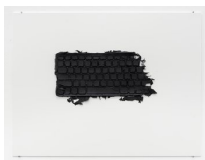

Henrik Olesen
3. Auflösung, 2020
silicone on cardstock
39.5 x 52 x 1 cm
HO/W 2020/35