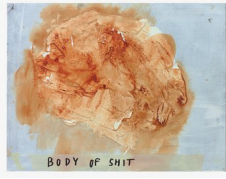

Henrik Olesen
insides, 2020
oil and mixed media on wood: 39.5 x 45.5 x 2 cm
plug board: 154.5 x 5.5 x 4.5 cm
HO/W 2020/19

Henrik Olesen
Body of Shit, 2020
oil and mixed media on wood: 46.5 x 55 x 2.5 cm
plug board: 170 x 5 x 4.2 cm
HO/W 2020/20

Henrik Olesen
Body of Shit 2, 2020
oil and mixed media on wood
30.8 x 46.7 x 2 cm
HO/W 2020/21

Henrik Olesen
Heaven & Hell, 2020
oil and mixed media on wood
46.7 x 54.8 x 2 cm
HO/W 2020/22

Henrik Olesen
intestine, black, red, vertical, 2020
oil and mixed media on canvas
50 x 40 x 2 cm
HO/W 2020/23