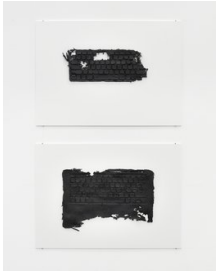

Henrik Olesen
6.-7. Auflösung, 2020
2 parts, silicone on cardstock
each 39,5 x 52 x 1 cm
overall dimensions: 86 x 52 x 1 cm
HO/W 2020/38