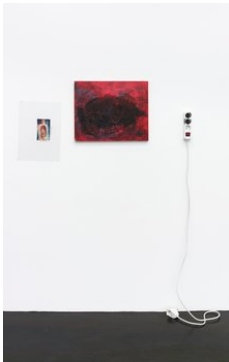

Henrik Olesen
intestine, red, black, 2020
oil and mixed media on wood: 42.5 x 52.5 x 2 cm
sticker: 42 x 29.7 cm
plug board: 144,5 x 37 x 22 cm
HO/W 2020/25