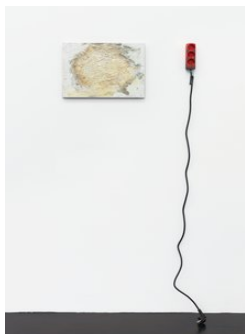

Henrik Olesen
Body of Shit 2, 2020
oil and mixed media on wood
30.8 x 46.7 x 2 cm
HO/W 2020/21

Henrik Olesen
Heaven & Hell, 2020
oil and mixed media on wood
46.7 x 54.8 x 2 cm
HO/W 2020/22

Henrik Olesen
intestine, black, red, vertical, 2020
oil and mixed media on canvas
50 x 40 x 2 cm
HO/W 2020/23

Henrik Olesen
intestine, black, red, horizontal, 2020
oil and mixed media on canvas
40 x 50 x 2 cm
HO/W 2020/24

Henrik Olesen
intestine, red, black, 2020
oil and mixed media on wood: 42.5 x 52.5 x 2 cm
sticker: 42 x 29.7 cm
plug board: 144,5 x 37 x 22 cm
HO/W 2020/25