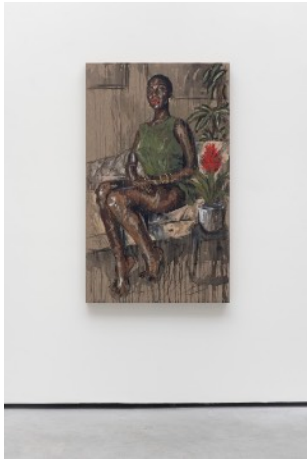

Panmela Castro
Aisha Mbikila
2021
Oil on linen
59 x 35 1/2 x 3 1/8 inches;
150 x 90 x 8 cm
(TBG 22937)