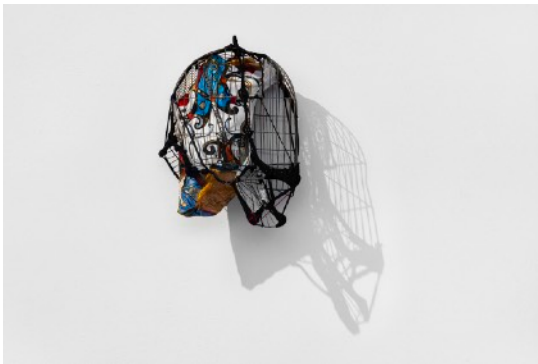

Sonia Gomes
*Untitled, from "A vida não me
assusta series*
2006
Wire, fabric, threads and stone
10 5/8 x 14 1/2 x 13 inches;
27 x 37 x 33 cm
[TBG 22945]