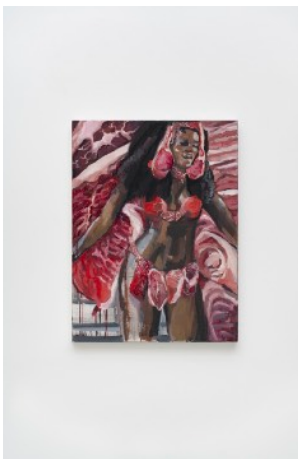

Marcia Falcão
Ex Plena Dor
2021
Acrylic, oil and oil pastel on canvas
31 1/2 x 23 5/8 x 1 inches;
80 x 60 x 2.7 cm
[TBG 22922]