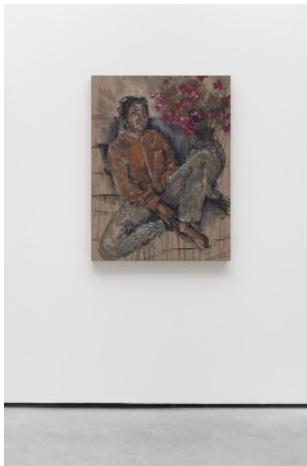

Panmela Castro
Tiago de Paula
2021
Oil on linen
47 1/4 x 35 1/2 x 3 1/8 inches;
120 x 90 x 8 cm
(TBG 22940)