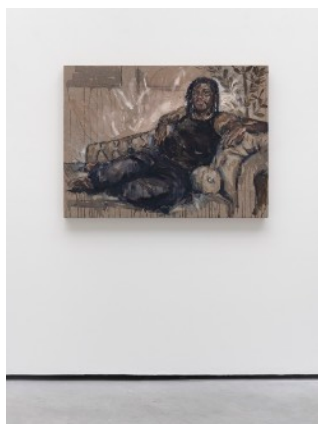

Panmela Castro
Rico Dalasan
2021
Oil on linen
35 3/8 x 47 1/4 x 3 1/8 inches;
90 x 120 x 8 cm
[TBG 22939]