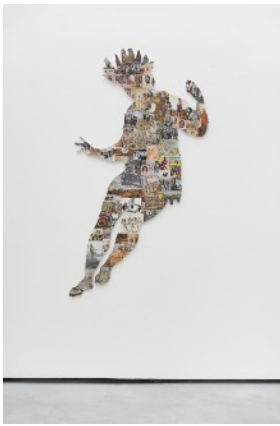

Herbert De Paz
*Alegoria das Américas (da serie
Iconografia das Sombras)*
2021
Collage on aluminium
67 x 36 1/4 inches; 170 x 92 cm
[TBG 22921]