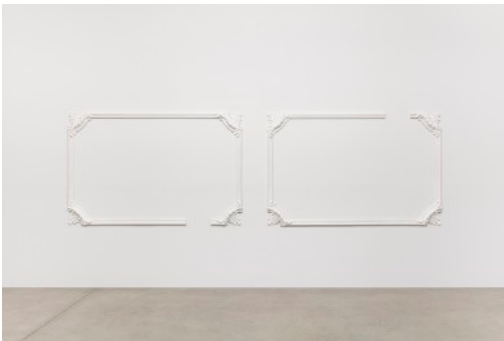

30 1/2 x 26 3/4 x 23 7/8 inches;

77.5 x 67.9 x 60.6 cm

[TBG 22988]

POWER LINE

2021

Driftwood, steel, 22 karat gold leaf

11 x 170 x 9 1/2 inches;

27.9 x 431.8 x 24.1 cm

[TBG 22989]

FALSEHOOD (Cape)

2021

Wood, fabric

79 x 19 x 15 inches;

200.7 x 48.3 x 38.1 cm

[TBG 22986]

RIFT RIFF

2021

Aqua-resin, fiberglass, paint

54 1/2 x 1762 x 2 1/2 inches;

138.4 x 4475.5 x 6.4 cm

Edition of 3; 1 AP

[TBG 22987.1]

363 DAYS (Soon come)

2021