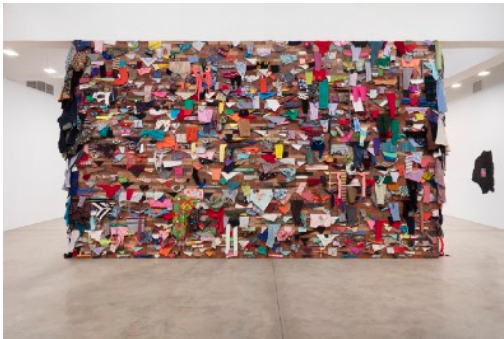

Karyn Olivier

At the Intersection of Two Faults

June 25 — July 30, 2021

PARALATUVIER (Expansion)

2021

Photo printed on aluminum,
asphalt/tar roofing
61 3/4 x 47 1/4 x 1 inches;
156.8 x 120 x 2.5 cm
(TBG 23013)

Fortified

2018-2020

Bricks, used clothing and steel
144 x 240 x 30 inches;
365.8 x 609.6 x 76.2cm
(Dimensions variable)
Edition of 3, 1 AP
(TBG 21873.1)

HOW MANY WAYS CAN YOU DISAPPEAR

2021

Potwarp, salt casted rope with resin, buoys
179 x 98 x 73 inches;
454.7 x 248.9 x 185.4 cm
(TBG 22985)