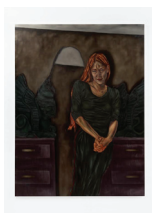

First room

Lewis Hammond

Untitled, 2021

Oil on cat pelt on bespoke oak frame

60 x 45 cm

23 5/8 x 17 3/4 in

Michael E. Smith

Untitled, 2021

Lead pipe

49.5 x 4 cm

19.4 x 1.4 in

Lewis Hammond

Untitled, 2021

Oil on canvas

200 x 150 cm

78 3/4 x 59 in