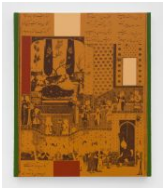

KOUR POUR - PEARL LAM

Kour Pour
Geometric Painting 1, 2017
Acrylic on canvas over panel
30h x 25w in
76.20h x 63.50w cm
Unique
KP18.02.03

Kour Pour
Geometric Painting 2, 2017
Acrylic on canvas over panel
30h x 25w in
76.20h x 63.50w cm
Unique
KP18.02.04

Kour Pour
Geometric Painting 3, 2017
Acrylic on canvas over panel
30h x 25w in
76.20h x 63.50w cm
Unique
KP18.02.05

Kour Pour
Geometric Painting 4, 2017
Acrylic on canvas over panel
30h x 25w in
76.20h x 63.50w cm
Unique
KP18.02.06

Kour Pour
Geometric Painting 5, 2017
Acrylic on canvas over panel
30h x 25w in
76.20h x 63.50w cm
Unique
KP18.02.07

Kour Pour
Geometric Painting 6, 2017
Acrylic on canvas over panel
30h x 25w in
76.20h x 63.50w cm
Unique
KP18.02.08