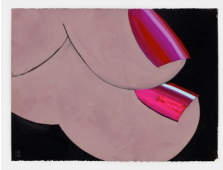

rodolphe janssen

INFO@RODOLPHEJANSSEN.COM
WWW.RODOLPHEJANSSEN.COM

Ellen Berkenblit
Handscape, 2020
Gouache and graphite on paper
55.9 x 76.2 cm
22 x 30 in
(EBer028)