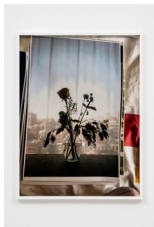

Framed

(CI-TB-0016)

Tosh Basco

Safi, 2021

C-Print mounted on aluminium

Unique

56.2 x 42.6 x 3.3 cm

22 1/8 x 16 3/4 x 1 1/4 in

Framed

(CI-TB-0017)

Tosh Basco

Safi still life, 2021

C-Print mounted on aluminium

Unique

32.5 x 42.6 x 3.3 cm

12 3/4 x 16 3/4 x 1 1/4 in

Framed

(CI-TB-0018)

Tosh Basco

Still life NYC, 2021

C-Print mounted on aluminium

Unique

56.2 x 42.6 x 3.3 cm

22 1/8 x 16 3/4 x 1 1/4 in