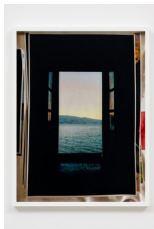

Framed

(CI-TB-0016)

Tosh Basco

Safi, 2021

C-Print mounted on aluminium

Unique

56.2 x 42.6 x 3.3 cm

22 1/8 x 16 3/4 x 1 1/4 in

Framed

(CI-TB-0013)

CARLOS/ISHIKAWA

Tosh Basco
Window, 2021
C-Print mounted on aluminium
Unique
42.6 x 56.2 x 3.3 cm
16 3/4 x 22 1/8 x 1 1/4 in
Framed
(CI-TB-0009)

Tosh Basco
Still life Zürich, 2021
C-Print mounted on aluminium
Unique
56.2 x 42.6 x 3.3 cm
22 1/8 x 16 3/4 x 1 1/4 in
Framed
(CI-TB-0015)

Tosh Basco
Wu, 2021
C-Print mounted on aluminium
Unique
56.2 x 42.6 x 3.3 cm
22 1/8 x 16 3/4 x 1 1/4 in
Framed
(CI-TB-0019)

Tosh Basco
Glimpse, 2021
C-Print mounted on aluminium
Unique
42.6 x 56.2 x 3.3 cm
16 3/4 x 22 1/8 x 1 1/4 in
Framed
(CI-TB-0011)

CARLOS/ISHIKAWA

Tosh Basco
Some kind of semblance, 2021
C-Print mounted on aluminium
Unique
42.6 x 32.5 x 3.3 cm
16 3/4 x 12 3/4 x 1 1/4 in
Framed
(CI-TB-0012)

Tosh Basco
A stage, 2021
C-Print mounted on aluminium
Unique
42.6 x 32.5 x 3.3 cm
16 3/4 x 12 3/4 x 1 1/4 in
Framed
(CI-TB-0010)