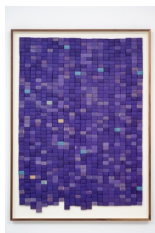

CARLOS/ISHIKAWA

All images are © Antonio Tarsis 2021, Courtesy the artist and Carlos/Ishikawa, London.

Antonio Tarsis

MP-RJ (OP) (Symbolic Genocide Series), 2021

Follmann Borados factory embroidery

160 x 100 x 4.5 cm (63 x 39 3/8 x 1 3/4 in) each
of six panels

Unique

(CI-AT-0014)

Antonio Tarsis

MP-SP (Symbolic Genocide Series), 2021

Follmann Borados factory embroidery

63 x 53 x 2.5 cm (24 3/4 x 20 7/8 x 1 in) each of
five panels, framed

Unique

(CI-AT-0021)

Antonio Tarsis

Linha do Horizonte, 2021

Guarany Fósforos de Segurança matchbox paper
and strike paper

164 x 124 cm

64 5/8 x 48 7/8 in

(CI-AT-0002)

Antonio Tarsis

O céu em pedaços (Sky in pieces) III, 2021