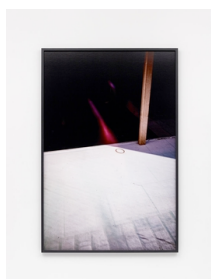

## ABSALON KIRKEBY

25 June – 20 August 2021

**Absalon Kirkeby**  
*Edderkop*, 2021  
Pigment print, framed  
Edition of 2 + 1 AP  
150,8 x 113,8 cm

**Absalon Kirkeby**  
*Kommune*, 2020  
Pigment print, framed  
Edition of 2 + 1 AP  
168,2 x 112,5 cm

**Absalon Kirkeby**  
*Lys*, 2019  
Pigment print, framed  
Edition of 2 + 1 AP  
168,2 x 112,5 cm

**Absalon Kirkeby**  
*Lys*, 2021  
Pigment print, framed  
Edition of 2 + 1 AP  
168,2 x 112,5 cm

**Absalon Kirkeby**  
*Skygge*, 2021  
Pigment print, framed  
Edition of 2 + 1 AP  
168,2 x 112,5 cm