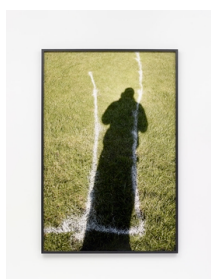

## ABSALON KIRKEBY

25 June – 20 August 2021

**Absalon Kirkeby**  
*Edderkop*, 2021  
Pigment print, framed  
Edition of 2 + 1 AP  
150,8 x 113,8 cm

**Absalon Kirkeby**  
*Kommune*, 2020  
Pigment print, framed  
Edition of 2 + 1 AP  
168,2 x 112,5 cm

**Absalon Kirkeby**  
*Lys*, 2019  
Pigment print, framed  
Edition of 2 + 1 AP  
168,2 x 112,5 cm

**Absalon Kirkeby**  
*Lys*, 2021  
Pigment print, framed  
Edition of 2 + 1 AP  
168,2 x 112,5 cm

**Absalon Kirkeby**  
*Skygge*, 2021  
Pigment print, framed  
Edition of 2 + 1 AP  
168,2 x 112,5 cm