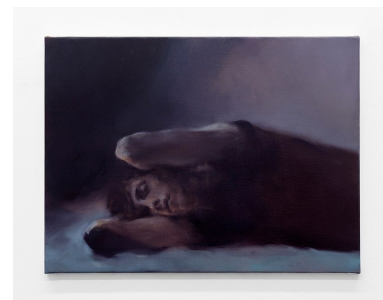

PAUL P.

Paul P. – Bacchante with lowered eyes (2021)

PAUL P.

Untitled, 2020

Watercolor on paper

12.6h x 9.3w inches (32h x 23.5 cm)

PaulP034

PAUL P.

Untitled, 2019

Watercolor on paper

10.6h x 7.3w inches (27h x 18.5w cm)

PaulP033

PAUL P.

Untitled, 2020

Oil on linen

18.1h x 24w inches (46h x 61w cm)

PaulP032

PAUL P.

Untitled, 2020

Oil on linen

15h x 18.1w inches (38h x 46w cm)

PaulP031

PAUL P.
Untitled, 2020
Oil on linen
9.4h x 7.5w inches (24h x 19w cm)
PaulP030

PAUL P.
Untitled (Roman Hermes), 2018
Collage with ink on paper
14.4 x 11 in (36.5 x 28 cm) Framed
PaulP035