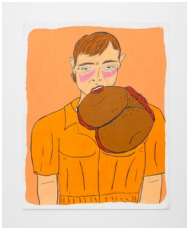

Bedwork, 2021

Colored pencil and wax pastel on paper
23 5/8 x 21 5/8 in
60 x 55 cm
(SA21D4)

5

Soufiane Ababri

Bedwork, 2021

Colored pencil and wax pastel on paper
25 5/8 x 19 3/4 in
65 x 50 cm
(SA21D5)

P R A Z
D E L A V A L L A D E

6

Soufiane Ababri

Bedwork, 2021

Colored pencil and wax pastel on paper

35 3/8 x 59 1/8 in

90 x 150 cm

(SA21D6)

7

Soufiane Ababri

Bedwork (Jeffrey Dahmer), 2021

Colored pencil and wax pastel on paper

25 5/8 x 19 3/4 in

65 x 50 cm

(SA21D7)

8

Soufiane Ababri