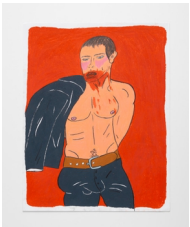

Bedwork, 2021

Colored pencil and wax pastel on paper
24 3/4 x 20 1/8 in
63 x 51 cm
(SA21D2)

3

Soufiane Ababri

Bedwork, 2021

Colored pencil and wax pastel on paper
34 5/8 x 45 1/4 in
88 x 115 cm
(SA21D3)

4

Soufiane Ababri

Bedwork, 2021

Colored pencil and wax pastel on paper
23 5/8 x 21 5/8 in
60 x 55 cm
(SA21D4)

5

Soufiane Ababri

Bedwork, 2021

Colored pencil and wax pastel on paper
25 5/8 x 19 3/4 in
65 x 50 cm
(SA21D5)

P R A Z
D E L A V A L L A D E