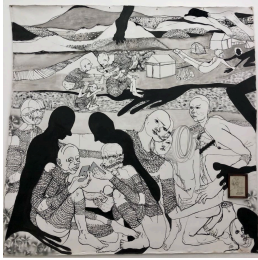

DEREK ELLER GALLERY

William Downs
Pieces of a Man
July 8 - August 27, 2021

WILLIAM DOWNS
Hands will hold you, 2021
India ink, spray paint, enamel paint, and
glitter on panel
41 x 27.125 inches
42 x 28 (framed)
(Inv# WD_8475)

WILLIAM DOWNS
Reveling in Thorns, 2021
India ink and spray paint on canvas
107 x 145.5 inches
(Inv# WD_8459)

WILLIAM DOWNS
Just let the wind carry us, 2019
India ink on paper
39 x 27.5 inches
44.5 x 30.375 (framed)
(Inv# WD_8478)

WILLIAM DOWNS
Untitled, 2021
India ink, spray paint, and gesso on canvas
101.75 x 145.5 inches
(Inv# WD_8462)

WILLIAM DOWNS
Study for Picasso Hands, 2021
India ink, spray paint, and enamel paint on
paper
30 x 113 inches
33.625 x 117 (framed)
(Inv# WD_8461)

WILLIAM DOWNS

*People living...on the wrong side...living
outside, 2021*

India ink, spray paint, and framed element
on canvas

120 x 120 inches

(Inv# WD_8463)