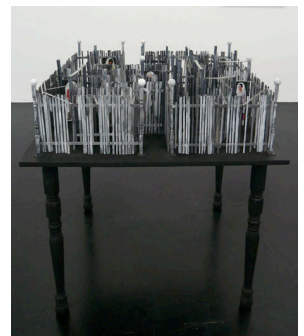

“Shinjuku Boy” (#2), 2008
Collage
45,5 x 60,5 cm / 18 x 24 inches
RH2008_02

“Shinjuku Boy” (#16), 2008
Collage
51 x 45,5 cm / 20 x 18 inches
RH2008_16

“Shinjuku Boy” (#13), 2008
Collage
48 x 45,5 cm / 18,9 x 18 inches
RH2008_13

“Shinjuku Boy” (#17), 2008
Collage
43,5 x 49,5 cm / 17 x 19,5 inches
RH2008_17

“Shinjuku Boy” (#14), 2008
Collage
45,5 x 39,5 cm / 18 x 15,5 inches
RH2008_14

“Shinjuku Boy” (#19), 2008
Collage
40,5 x 30,5 cm / 16 x 12 inches
RH2008_19

“Shinjuku Labyrinth”, 2007
Holz, Collage / wood, collage
102 x 94 x 94 cm / 40,1 x 37 x 37 inches
RH2007_01

"House of the Mad Professor", 2008
Holz, Collage, Kunststoff, elektr. Bestandteile /
Wood, collage, plastic, electrical components
106 x 94 x 94 cm / 41,7 x 37 x 37 inches
RH2008_20