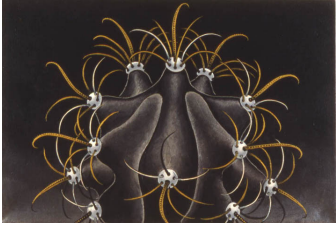

	<p>“Son of Sam Sleeps”, c. 1983 acrylic on canvas 36 x 48 inches MW1983_01</p>
	<p>Untitled (small brick penis), c. 1985 Acrylic on canvas 20 x 16 inches MW1985_01</p>
	<p>“Stanton Near Forsyth”, 1984 acrylic on canvas 48 x 64 inches MW1984_01</p>
	<p>“Sweet Oblivion”, 1983 acrylic on canvas 84 x 108 inches MW1983_02</p>
	<p>Untitled (rooftops), c. 1988 acrylic on canvas 24 x 40 inches MW1988_01</p>
	<p>Untitled (portrait of man in white shirt sleeping), c. 1990 acrylic on canvas 11 x 14 inches MW1990_05</p>

"Reckless (Sharp)", 1991
acrylic on canvas
34 x 48 inches
MW1991_01

"Voices", 1981
acrylic on canvas
77 x 52 inches
MW1981_04

"Voices", 1981
acrylic on canvas
36 x 36 inches
MW1981_05

"Mrs. Liberty Face", 1990
acrylic on linen
31,5 x 46,5 inches
MW1990_03

"Fireman", c. 1990
acrylic on canvas
20 x 26 inches
MW1990_02

"Chinese New Year's Parade", 1992-94
acrylic on linen
84 x 120,5 inches
MW1992_02

"Fero Cactus", 1997-98
acrylic on canvas
20 x 30 inches
MW1997_04