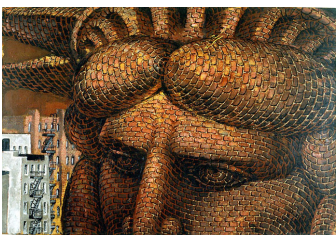

Martin Wong

Works 1980 - 1998

28. Mai - 22. August 2010

	<p>“Psychiatrists Testify: Demon Dogs Drive Man to Murder”, 1980 acrylic on canvas 36 x 48 inches MW1980_01</p>
	<p>“Clones of Bruce Lee”, 1981 acrylic on canvas 36 x 48 inches MW1981_06</p>
	<p>“Court Room Shocker: Jimmy the Weasel Sings Like a Canary”, 1981 acrylic on canvas 36 x 36 inches MW1981_01</p>
	<p>“Psychics Unlock Beauty Secrets of the Stars”, 1981 acrylic on canvas 36 x 36 inches MW1981_03</p>

	<p>“Son of Sam Sleeps”, c. 1983 acrylic on canvas 36 x 48 inches MW1983_01</p>
	<p>Untitled (small brick penis), c. 1985 Acrylic on canvas 20 x 16 inches MW1985_01</p>
	<p>“Stanton Near Forsyth”, 1984 acrylic on canvas 48 x 64 inches MW1984_01</p>
	<p>“Sweet Oblivion”, 1983 acrylic on canvas 84 x 108 inches MW1983_02</p>
	<p>Untitled (rooftops), c. 1988 acrylic on canvas 24 x 40 inches MW1988_01</p>
	<p>Untitled (portrait of man in white shirt sleeping), c. 1990 acrylic on canvas 11 x 14 inches MW1990_05</p>

"Reckless (Sharp)", 1991
acrylic on canvas
34 x 48 inches
MW1991_01

"Voices", 1981
acrylic on canvas
77 x 52 inches
MW1981_04

"Voices", 1981
acrylic on canvas
36 x 36 inches
MW1981_05

"Mrs. Liberty Face", 1990
acrylic on linen
31,5 x 46,5 inches
MW1990_03