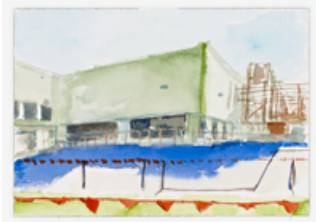

John Kelsey
"Google Data Center, Lenoir, NC", 2013
watercolor, mounted on plexi
23 x 31 cm (framed: 47,5 x 63 cm)
JKE/P 2013/07

John Kelsey
"Google Data Center, Goose Creek, SC", 2013
watercolor, mounted on plexi
18 x 26 cm (framed: 63 x 47,5 cm)
JKE/P 2013/30