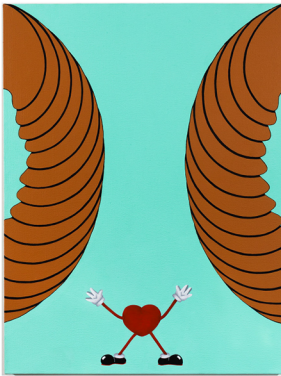

*Freddy*

510 WEST FRANKLIN STREET  
BALTIMORE, MD 21201  
INFO@FREDDYGALLERY.BIZ

Tisch Abelow  
Untitled, 2014  
Gouache, acrylic, and house paint on linen  
32 x 24 inches

Tisch Abelow  
Untitled, 2014  
Gouache, acrylic, and house paint on linen  
32 x 24 inches

Tisch Abelow  
Untitled, 2014  
Gouache, acrylic, and house paint on linen  
32 x 24 inches

*Freddy*

510 WEST FRANKLIN STREET  
BALTIMORE, MD 21201  
INFO@FREDDYGALLERY.BIZ

Tisch Abelow  
Untitled, 2014  
Gouache, acrylic, and house paint on linen  
32 x 24 inches