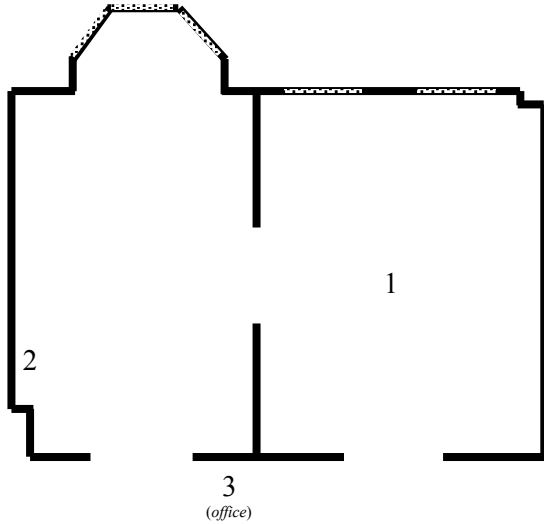

Sweetwater, Berlin

Constantin Thun

Cabin, [11.1.2020 – 1.2.2020]

January 11 – February 1

1. *Cabin*,
2020 – ongoing
oak
dimensions variable, in this installation:
195 x 455 x 345 centimeters
78 x 179 x 136 inches
2. *Untitled Painting (Vulcano, 1990)*
2016 – 2018
found painting (chalk on acrylic on canvas), artist's frame
52 x 62 centimeters
20.5 x 24.5 inches
3. *Equivalents*,
2020
vitrine, assorted materials
104 x 158 x 58 centimeters
41 x 62 x 23 inches