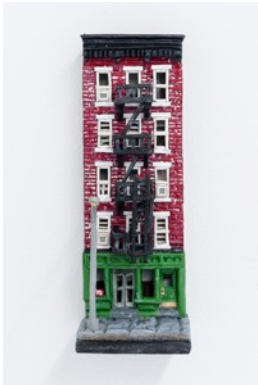

Nicholas Buffon
6 Pack, 2014
Foamcore, paint, foam, glue
1 x .5 x .25 inches

Nicholas Buffon
507 E 5th, 2014
Foam core, paper, glue, paint
8 x 3.5 x 3 inches

Nicholas Buffon
Box Truck, 2014
Foam, paint
16 x 7.5 x 7 inches

Freddy

510 WEST FRANKLIN STREET
BALTIMORE, MD 21201
INFO@FREDDYGALLERY.BIZ

Nicholas Buffon
Travel Book, 2014
Foam, paint
1.25 x 3 x .5 inches

Nicholas Buffon
Cargo Van, 2014
Foam, paint
6 x 15 x 5 inches