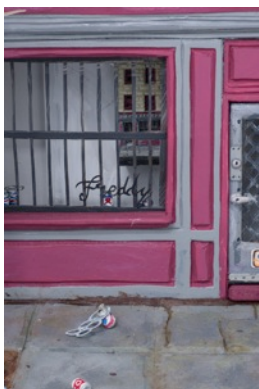

Freddy

510 WEST FRANKLIN STREET
BALTIMORE, MD 21201
INFO@FREDDYGALLERY.BIZ

Nicholas Buffon
Travel Book, 2014
Foam, paint
1.25 x 3 x .5 inches

Nicholas Buffon
Cargo Van, 2014
Foam, paint
6 x 15 x 5 inches

Nicholas Buffon
Cruiser, 2014
Foam, paint
13 x 5 x 5 inches

Nicholas Buffon
Stoplight, 2014
Foam, paint
12 x 20 x 7 inches

Nicholas Buffon
Lamp Post, 2014
Foam, paint
15 x 1 x 5 inches

Nicholas Buffon
Lane Signs, 2014
Foam, paint
10 x 11 x 1 inches

Freddy

510 WEST FRANKLIN STREET
BALTIMORE, MD 21201
INFO@FREDDYGALLERY.BIZ

Nicholas Buffon
Lil Freddy, 2014
Foam, paint
4.5 x 2.5 x 2.5 inches

Nicholas Buffon
Map, 2014
Foam, paint
1.25 x 3 x .5 inches

Nicholas Buffon
Red Car, 2014
Foam, paint
4 x 13 x 5 inches