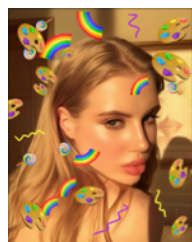

Chris Drange, Walddörferstr. 90 A, D-22041 Hamburg

Tick Tack
Mechelsesteenweg 247/13
Antwerp 2018
Belgium

Work

ID CD21013
Gigi, Bella & Skull, 2021
oil on canvas
200 x 200 x 4,5 cm;
78,74 x 78,74 x 1,8 in
unique

ID CD20009
Kendall With Candle, (circle), 2021
oil on canvas
130 x 130 x 4,5 cm;
51,2 x 51,2 x 1,8 in
unique

ID CD21002
Helen With Artist Palettes, 2021
oil on canvas
160 x 125 x 4,5 cm;
63 x 49,2 x 1,8 in
unique