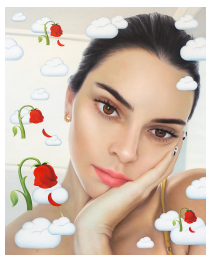

ID CD20002
Kendall With Sad Roses, 2020
oil on canvas
114 x 90 x 4,5 cm;
45 x 35,5 x 1,8 in
unique
THIS WORK REPLACES #CD21001