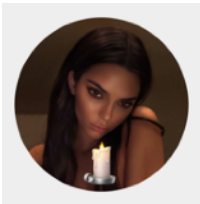

Chris Drange, Walddörferstr. 90 A, D-22041 Hamburg

Tick Tack
Mechelsesteenweg 247/13
Antwerp 2018
Belgium

Work

ID CD21013
Gigi, Bella & Skull, 2021
oil on canvas
200 x 200 x 4,5 cm;
78,74 x 78,74 x 1,8 in
unique

ID CD20009
Kendall With Candle, (circle), 2021
oil on canvas
130 x 130 x 4,5 cm;
51,2 x 51,2 x 1,8 in
unique

ID CD21002
Helen With Artist Palettes, 2021
oil on canvas
160 x 125 x 4,5 cm;
63 x 49,2 x 1,8 in
unique

ID CD17026

KYLIE 2.249.525 LIKES , 2017

ink jet print, powder coated aluminium,
glass, cardboard, wood

54 x 40 x 4,5 cm;

21,2 x 15,7 x 1,8 in

3 + 1 AP

ID CD17013

GIGI 882 K LIKES, 2017